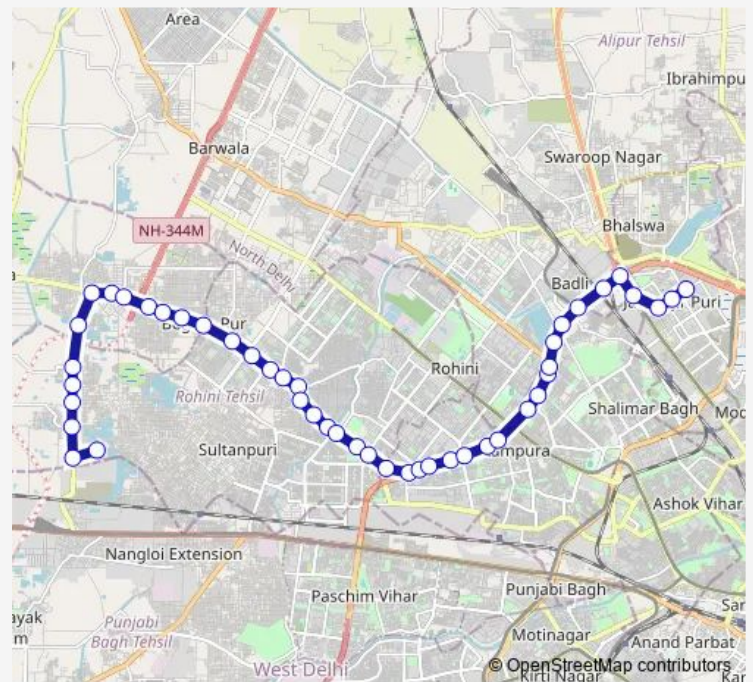

Brahm shakti hospital

Krishna Vihar

Krishna Vihar

Route schedule

Rani Khara Depot 2 — Jahangirpuri E-Block

Monday 05:01-08:01

Tuesday 05:01-08:01

Wednesday 05:01-08:01

Thursday 05:01-08:01

Friday 05:01-08:01

Saturday 05:01-08:01

Sunday 05:01-08:01

Route info

Direction: Rani Khara Depot 2

Stops: 46

Trip Duration: 1 hour 27 min