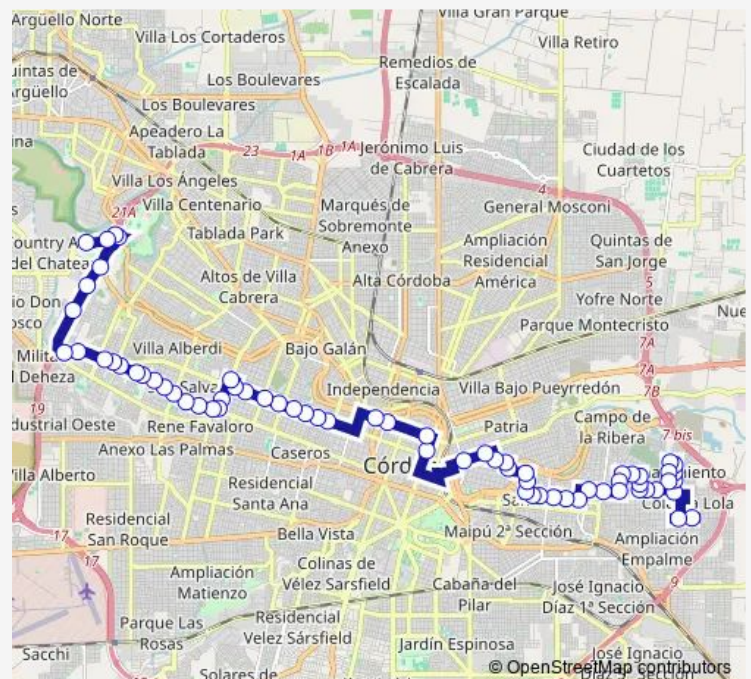

### Route schedule

Agustín Garzón 5423 — Carcano S/N

Monday 05:27-23:48

Tuesday 05:27-23:48

Wednesday 05:27-23:48

Thursday 05:27-23:48

Friday 05:27-23:48

Saturday 05:40-23:42

### Route info

Direction: Agustín Garzón 5423

Stops: 68

Trip Duration: 1 hour 14 min

San Jerónimo 2959

Juan Rodríguez 1297

Yapeyú 1298

Carlos Tejedor 1299

## Route info

Direction: Dirección desconocida

Stops: 73

Trip Duration: 1 hour 39 min

Avenida Colón 2563

Avenida Colón 2373

Avenida Colón 2053

Avenida Colón 1537