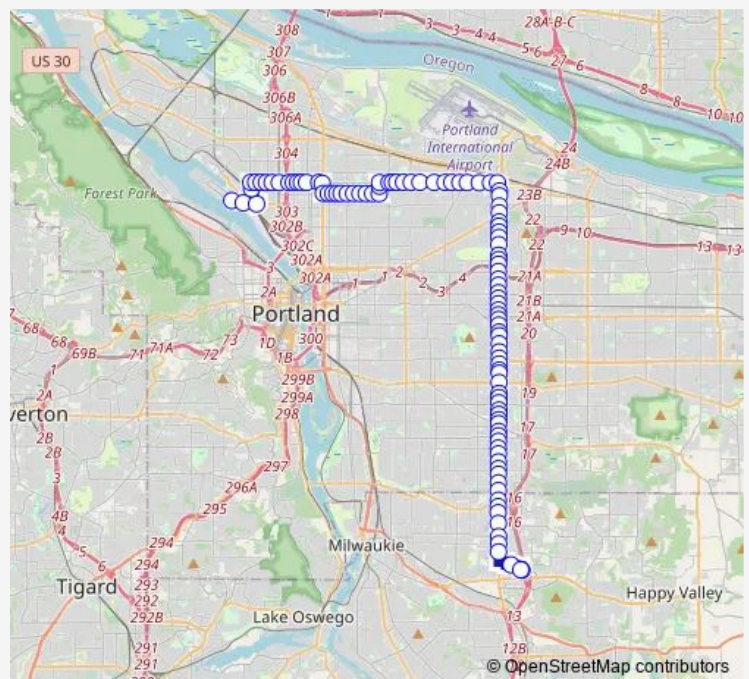

Bus 72 Killingsworth/82nd Ave

[Go to website](#)

Direction

N Anchor & Channel — Clackamas Town Center Transit Center

102 stops

[Open route schedule](#)

- N Anchor & Channel
- N Going & Port Center Way
- N Greeley & Going Overpass
- N Greeley & Sumner
- N Killingsworth & Greeley
- N Killingsworth & Delaware
- N Killingsworth & Gay Ave
- N Killingsworth & Denver
- N Killingsworth & Concord
- N Killingsworth & Interstate
- N Killingsworth & Michigan
- N Killingsworth & Albina
- N Killingsworth & Kerby
- N Killingsworth & Commercial
- N Killingsworth & Vancouver
- NE Killingsworth & Garfield
- NE M L King & Killingsworth
- NE Alberta & M L King
- NE Alberta & 7th
- NE Alberta & 9th
- NE Alberta & 11th

Route schedule

N Anchor & Channel — Clackamas Town Center Transit Center

Monday	04:39-00:50 ⁺¹
Tuesday	04:39-00:50 ⁺¹
Wednesday	04:39-00:50 ⁺¹
Thursday	04:39-00:50 ⁺¹
Friday	04:39-00:50 ⁺¹
Saturday	05:19-00:44 ⁺¹
Sunday	05:19-00:44 ⁺¹

Route info

Direction: N Anchor & Channel

Stops: 102

Trip Duration: 1 hour 28 min

72 — Killingsworth/82nd Ave

NE Alberta & 13th

NE Alberta & 15th

NE Alberta & 18th

NE Alberta & 21st

NE Alberta & 24th

NE Alberta & 27th

NE Alberta & 30th

NE 30th & Emerson

NE 30th & Killingsworth

NE Killingsworth & 33rd

NE Killingsworth & 35th