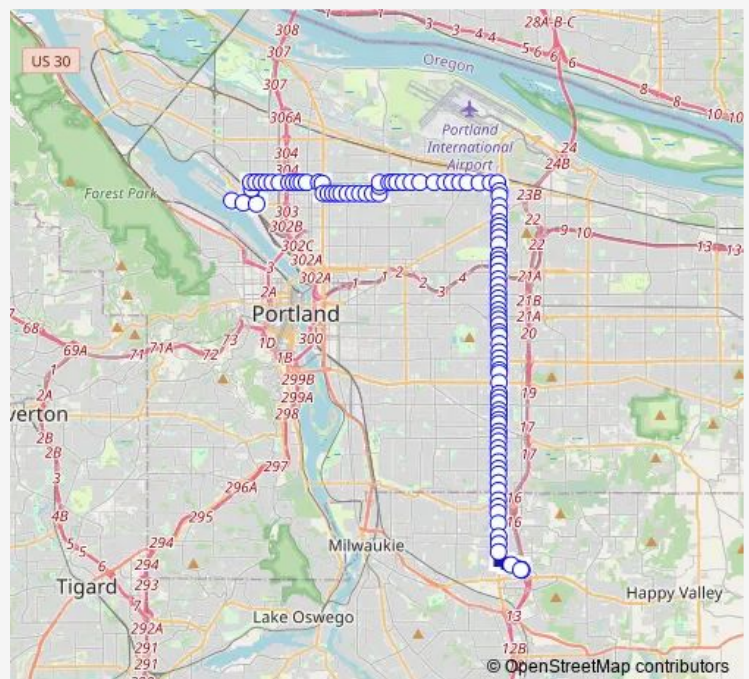

### Direction

N Anchor & Channel — Clackamas Town Center Transit Center

102 stops

[Open route schedule](#)

- N Anchor & Channel
- N Going & Port Center Way
- N Greeley & Going Overpass
- N Greeley & Sumner
- N Killingsworth & Greeley
- N Killingsworth & Delaware
- N Killingsworth & Gay Ave
- N Killingsworth & Denver
- N Killingsworth & Concord
- N Killingsworth & Interstate
- N Killingsworth & Michigan
- N Killingsworth & Albina
- N Killingsworth & Kerby
- N Killingsworth & Commercial
- N Killingsworth & Vancouver
- NE Killingsworth & Garfield
- NE M L King & Killingsworth
- NE Alberta & M L King
- NE Alberta & 7th
- NE Alberta & 9th
- NE Alberta & 11th

### Route schedule

N Anchor & Channel — Clackamas Town Center Transit Center

Monday	04:39-00:50 <sup>+1</sup>
Tuesday	04:39-00:50 <sup>+1</sup>
Wednesday	04:39-00:50 <sup>+1</sup>
Thursday	04:39-00:50 <sup>+1</sup>
Friday	04:39-00:50 <sup>+1</sup>
Saturday	05:19-00:44 <sup>+1</sup>
Sunday	05:19-00:44 <sup>+1</sup>

### Route info

Direction: N Anchor & Channel

Stops: 102

Trip Duration: 1 hour 18 min

72 — Killingsworth/82nd Ave

NE Alberta & 13th

NE Alberta & 15th

NE Alberta & 18th

NE Alberta & 21st

NE Alberta & 24th

NE Alberta & 27th

NE Alberta & 30th

NE 30th & Emerson

NE 30th & Killingsworth

NE Killingsworth & 33rd

NE Killingsworth & 35th