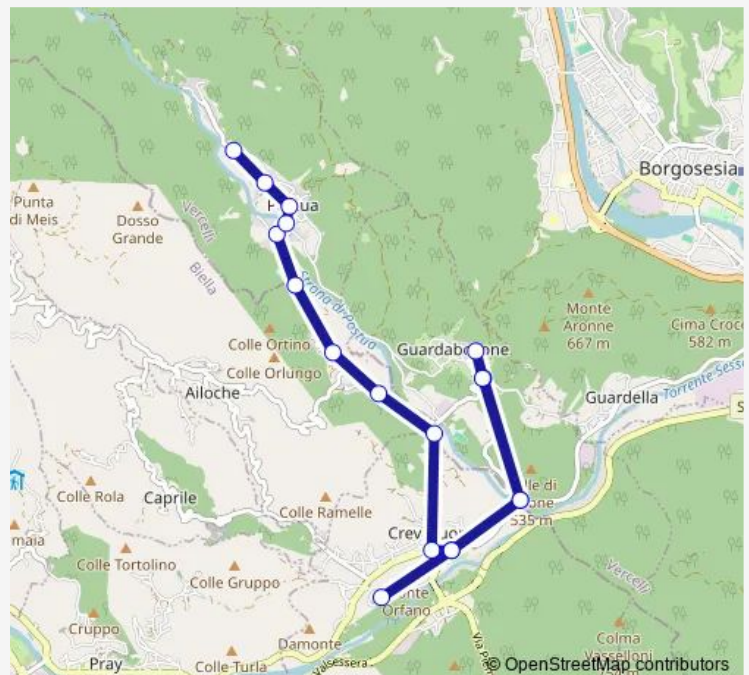

Thursday 07:05-14:54

Friday 07:05-14:54

Saturday —

Sunday —

Route info

Direction: Crevacuore Isola (Scuole)

Stops: 18

Trip Duration: 0 hour 22 min

Direction

Borgosesia Centro Sportivo Milanaccio — Crevacuore
Sp200 Lungo Sessera

15 stops

[Open route schedule](#)

Borgosesia Centro Sportivo Milanaccio

Borgosesia V.Le Varallo/P.Le Milanaccio

Borgosesia VIA Antongini

Monday 14:02

Tuesday 14:02

Wednesday 14:02

Thursday 14:02

Friday 14:02

Saturday —

Sunday —

Route info

Friday 07:15-15:14

Saturday —

Sunday —

Route info

Direction: Postua VIA Roma 61/V.Mombarone

Stops: 27

Trip Duration: 0 hour 56 min

Borgosesia VIA Antongini