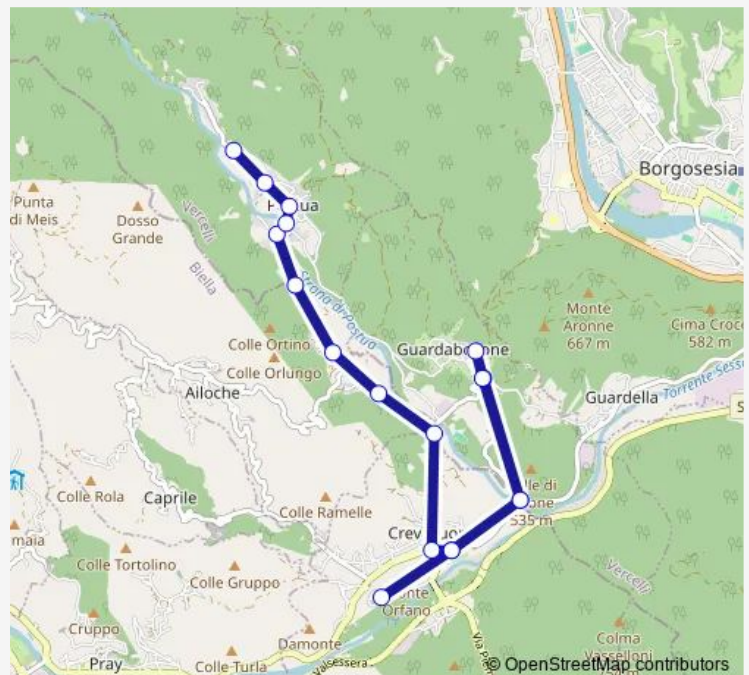

Thursday 07:05-14:54

Friday 07:05-14:54

Saturday —

Sunday —

Route info

Direction: Crevacuore Isola (Scuole)

Stops: 18

Trip Duration: 0 hour 22 min

Direction

Borgosesia Centro Sportivo Milanaccio — Crevacuore Sp200 Lungo Sessera

15 stops

[Open route schedule](#)

Borgosesia Centro Sportivo Milanaccio

Borgosesia V.Le Varallo/P.Le Milanaccio

Borgosesia VIA Antongini

Monday 14:02

Tuesday 14:02

Wednesday 14:02

Thursday 14:02

Friday 14:02

Saturday —

Sunday —

Route info

Friday 07:15-15:14

Saturday —

Sunday —

Route info

Direction: Postua VIA Roma 61/V.Mombarone

Stops: 27

Trip Duration: 0 hour 56 min

Borgosesia VIA Antongini