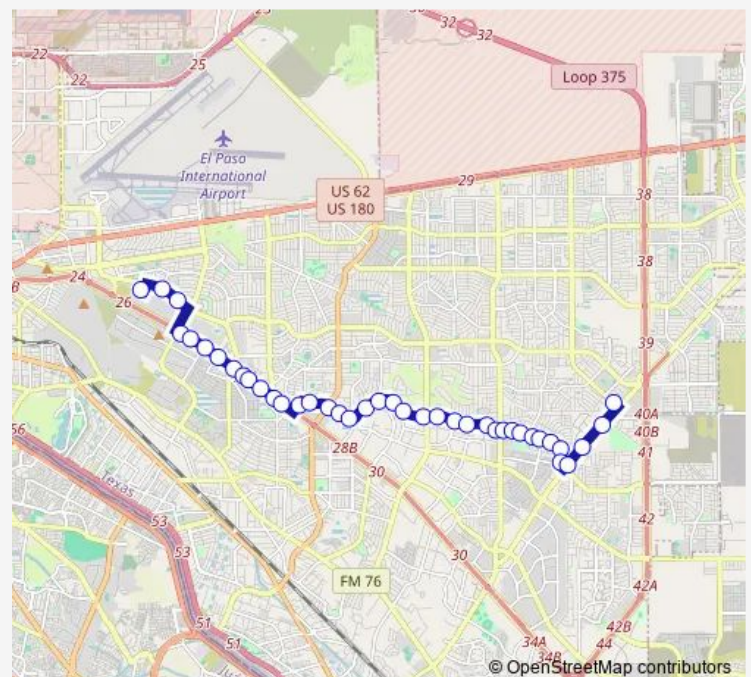

Gateway EastBest Western

Gateway EastTony Lama

Gateway EastWinslow

Gateway EastHunter

Gateway East Kingman

Gateway EastBenson

Gateway EastSaturn Car Lot

Gateway EastGiles

### Route schedule

Eastside Terminal Bay D — Saul Kleinfeldaragoza

Monday 06:45-18:45

Tuesday 06:45-18:45

Wednesday 06:45-18:45

Thursday 06:45-18:45

Friday 06:45-18:45

Saturday 06:45-17:15

### Route info

Direction: Eastside Terminal Bay D

Stops: 40

Trip Duration: 0 hour 43 min

Vista Del Sol Bob Goalby

Vista Del Sol Lee Trevino

Vista Del SolCommon Dr.

Vista Del SolBob Murphy Dr.

## Route info

Direction: Saul Kleinfeldaragoza

Stops: 38

Trip Duration: 0 hour 42 min

Gateway WestCaper St.

Gateway WestMcrae

Gateway WestRay Watt

Gateway WestViscount