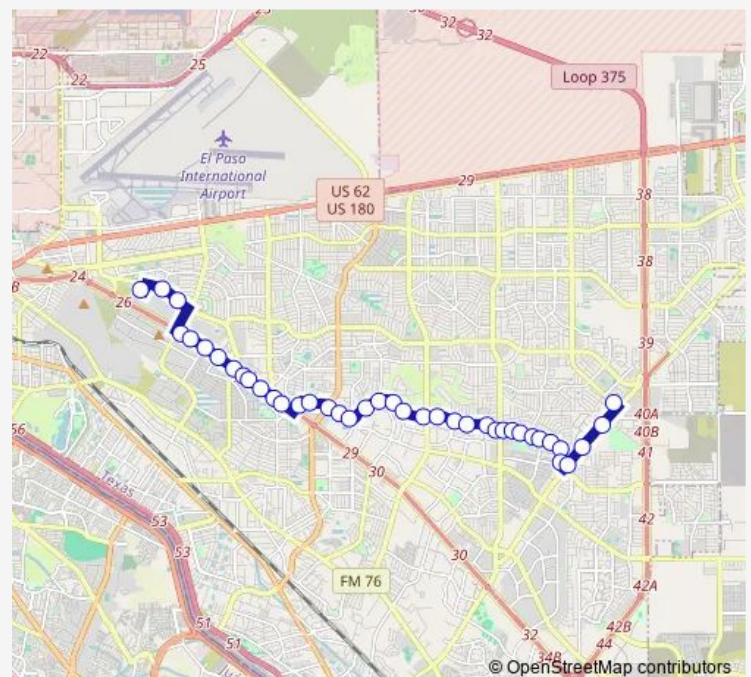

Gateway EastBest Western

Gateway EastTony Lama

Gateway EastWinslow

Gateway EastHunter

Gateway East Kingman

Gateway EastBenson

Gateway EastSaturn Car Lot

Gateway EastGiles

Vista Del SolBengal Dr.-1st

Route schedule

Eastside Terminal Bay C — Saul Kleinfeldaragoza

Monday 06:45-18:45

Tuesday 06:45-18:45

Wednesday 06:45-18:45

Thursday 06:45-18:45

Friday 06:45-18:45

Saturday 06:45-17:15

Sunday —

Route info

Direction: Eastside Terminal Bay C

Stops: 40

Trip Duration: 0 hour 43 min

Vista Del Sol Bob Goalby

Vista Del Sol Lee Trevino

Direction: Saul Kleinfeldaragoza

Stops: 38

Trip Duration: 0 hour 42 min

Gateway WestCaper St.

Gateway WestMcrae

Gateway WestRay Watt

Gateway WestViscount

9523 ViscountAcer