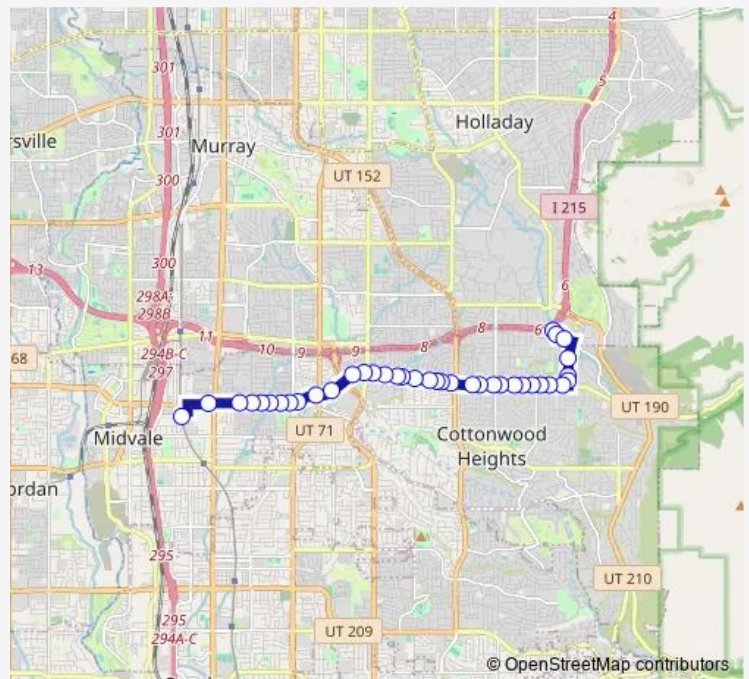

### Route schedule

Cottonwood Corporate Center — Midvale Fort Union Station

Monday	06:09-21:09
Tuesday	06:09-21:09
Wednesday	06:09-21:09
Thursday	06:09-21:09
Friday	06:09-21:09
Saturday	06:12-21:12
Sunday	—

### Route info

Direction: Cottonwood Corporate Center

Stops: 38

Trip Duration: 0 hour 21 min

72 — 7200 South

Fort Union Blvd @ 1605 E

Fort Union Blvd @ 1535 E

Fort Union Blvd @ 1445 E

Fort Union Blvd @ 1335 E

Fort Union Blvd @ 1285 E

Fort Union Blvd @ 1135 E

Fort Union Blvd @ 985 E

Fort Union Blvd @ 885 E

Fort Union Blvd @ 715 E

Fort Union Blvd @ 671 E

Fort Union Blvd @ 589 E