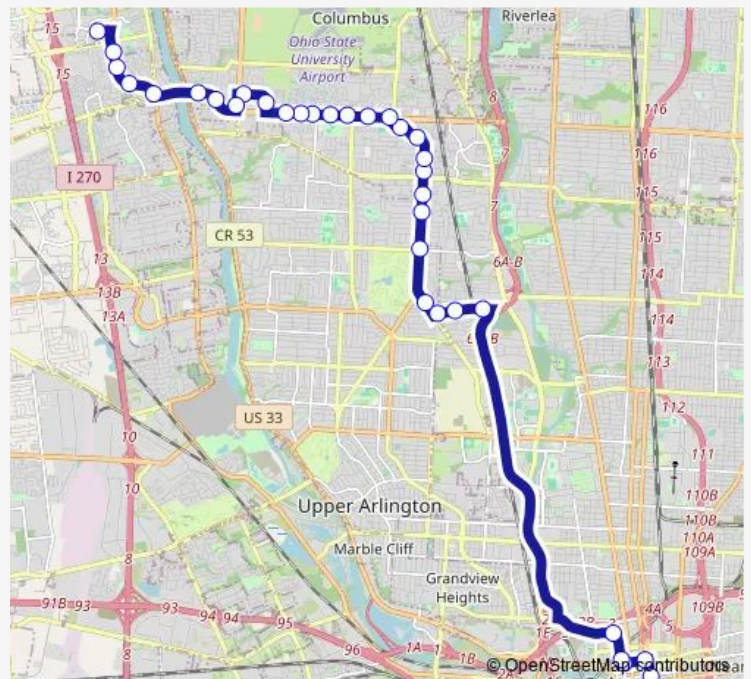

Bus 72 Tuttle

[Go to website](#)

Direction
 Cota Transit Terminal BAY 7 — 5054 Parkcenter Ave
 36 stops
[Open route schedule](#)

- Cota Transit Terminal BAY 7
- S 4TH ST & E Town St
- S 4TH ST & E Capital St
- N 4TH ST & E GAY St
- E Spring ST & N 4TH St
- W Spring ST & N Front St
- N Front ST & W Spring St
- Vine ST & N Park St
- W North Broadway & Riverside Exit
- W North Broadway & Shattuck Ave
- W North Broadway & Clearview Ave
- Kenny RD & Kenbrook Common St
- Kenny RD & Highland Dr
- Kenny RD & Windham Rd
- Kenny RD & Folkestone Rd
- Kenny RD & Merrimar CIR S
- Kenny RD & Weybridge Rd
- Godown RD & Cheviot Dr
- Godown RD & Cambrian Dr
- Bethel RD & Godown Rd
- Bethel RD & Portland St

Route schedule

Cota Transit Terminal BAY 7 — 5054 Parkcenter Ave

Monday	17:09
Tuesday	17:09
Wednesday	17:09
Thursday	17:09
Friday	17:09
Saturday	—
Sunday	—

Route info

Direction: Cota Transit Terminal BAY 7

Stops: 36

Trip Duration: 0 hour 37 min

72 — Tuttle

Bethel RD & Reed Rd

Bethel RD & Mckitrick Blvd

Bethel RD & Dierker Rd

Bethel RD & Bethel Park Dr

Bethel RD & Coachman Rd

N 3RD ST & E GAY St

S 3RD ST & E Broad St

S 3RD ST & E Town St

Cota Transit Terminal BAY 7

72 Bus time schedules and route maps are available in an offline PDF at busmaps.com. Use the busmaps.com website to see live bus times, train schedule or subway schedule, and step-by-step directions for all public transit in Columbus