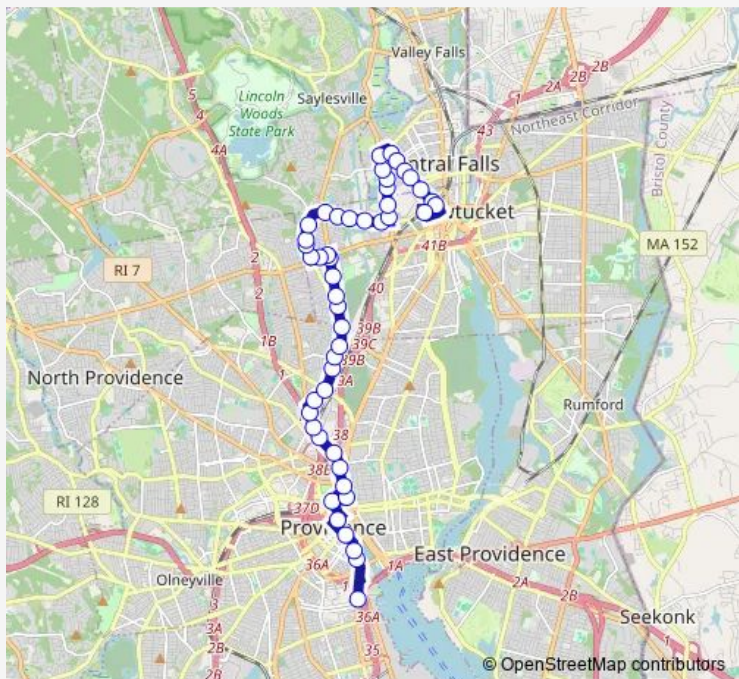

Bus 72 Weeden St (Central Falls)

[Go to website](#)

Direction
 Hospital District (Northbound) — Pawtucket-Central Falls Transit Center (Stop A)
 48 stops
[Open route schedule](#)

- Hospital District (Northbound)
- Eddy & South
- Dyer after Ship
- Dorrance before Pine
- Kennedy Plaza (Stop G)
- Providence Station (Exchange before Park Row W)
- Roger Williams National Memorial
- N Main after Church
- Charles before Orms
- 201 Charles
- Charles before W River
- Admiral & Charles (opposite Admiral)
- Opposite 400 Charles
- Walmart (Providence)
- Silver Spring before Branch
- Silver Spring before Felix Mirando
- Silver Spring opposite Ledge
- Silver Spring opposite Swift
- Smithfield & Power (before Colfax)
- Opposite 114 Smithfield
- Smithfield opposite Piave

Route schedule
 Hospital District (Northbound) — Pawtucket-Central Falls Transit Center (Stop A)

Monday	05:38-23:10
Tuesday	05:38-23:10
Wednesday	05:38-23:10
Thursday	05:38-23:10
Friday	05:38-23:10
Saturday	07:03-22:03
Sunday	07:10-20:10

Route info
 Direction: Hospital District (Northbound)
 Stops: 48
 Trip Duration: 0 hour 43 min

72 — Weeden St (Central Falls) **BusMaps**

Smithfield opposite Grosvenor

Smithfield after W Lawn

Mineral Spring after Smithfield

Direction

Pawtucket-Central Falls Transit Center (Stop A) — Hospital District (Southbound)

51 stops

[Open route schedule](#)

Pawtucket-Central Falls Transit Center (Stop A)

Dexter after Goff

Dexter & Barton (before Court)