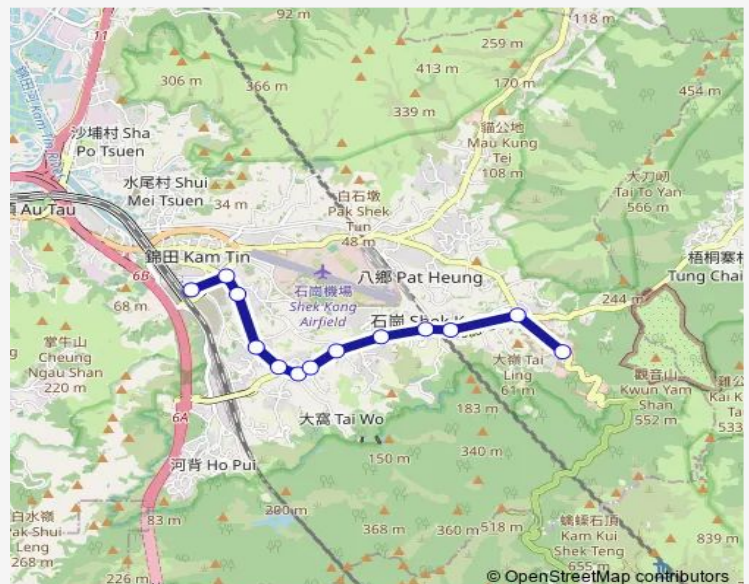

### Route schedule

KAM Sheung Road Station Public Transport Interchange |Kam Sheung Road Station Public Transport Interchange|Kam Sheung Road Station Public Transport Interchange — Route Twisk, Near Shek Kong Village Block 53

### Route info

Direction: KAM Sheung Road Station Public Transport Interchange |Kam Sheung Road Station Public Transport Interchange|Kam Sheung Road Station Public Transport Interchange

Stops: 13

Trip Duration: 0 hour 13 min

## Direction

Route Twisk, Near Shek Kong Village Block 53 — KAM Sheung Road Station Public Transport Interchange

13 stops

[Open route schedule](#)

Route Twisk, Near Shek Kong Village Block 53

KAM Sheung Road, Near Sheung Tsuen Park

## Route schedule

Route Twisk, Near Shek Kong Village Block 53 — KAM Sheung Road Station Public Transport Interchange

Monday 07:00-19:40

Tuesday 07:00-19:40

Wednesday 07:00-19:40

Thursday 07:00-19:40

Friday 07:00-19:40