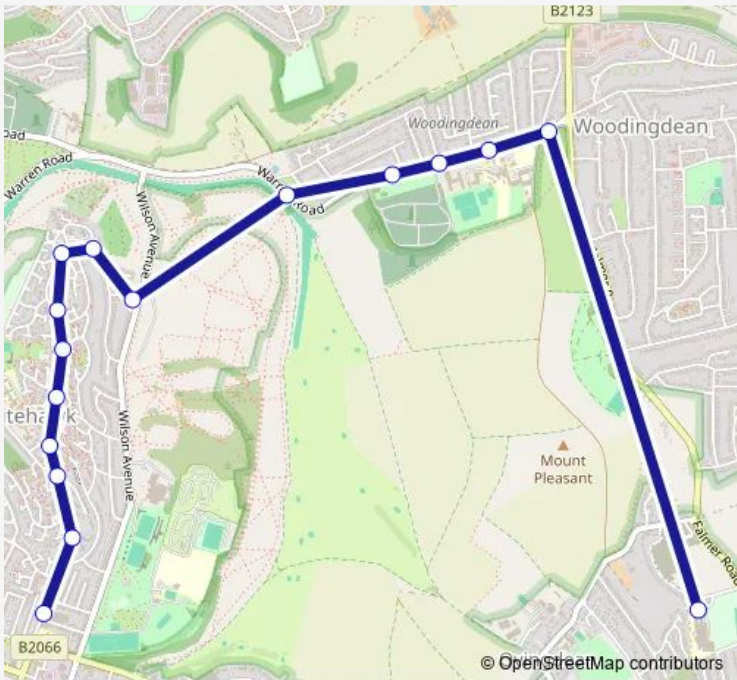

[Go to website](#)

Direction
 Longhill School Grounds — Bus Garage
 16 stops
[Open route schedule](#)

- Longhill School Grounds
- Downs Hotel
- Woodingdean Community Centre
- Nuffield Hospital
- Lawn Cemetery
- Downland Road
- Vines Cross Road
- Swanborough Drive
- Haybourne Road
- Coolham Drive
- St Cuthmans Church
- Piltdown Road
- Community Hub
- St David's Hall
- Findon Road
- Bus Garage

Route schedule
 Longhill School Grounds — Bus Garage

Monday	14:50-16:01
Tuesday	14:50-16:01
Wednesday	14:50-16:01
Thursday	14:50-16:01
Friday	14:50-16:01
Saturday	—
Sunday	—

Route info
 Direction: Longhill School Grounds
 Stops: 16
 Trip Duration: 0 hour 19 min

Piltdown Road

St Cuthmans Church

Coolham Drive

Haybourne Road

Swallow Court

Swanborough Drive

Vines Cross Road

Top of Wilson Avenue

Monday 07:40-07:42

Tuesday 07:40-07:42

Wednesday 07:40-07:42

Thursday 07:40-07:42

Friday 07:40-07:42

Saturday —

Sunday —

Route info