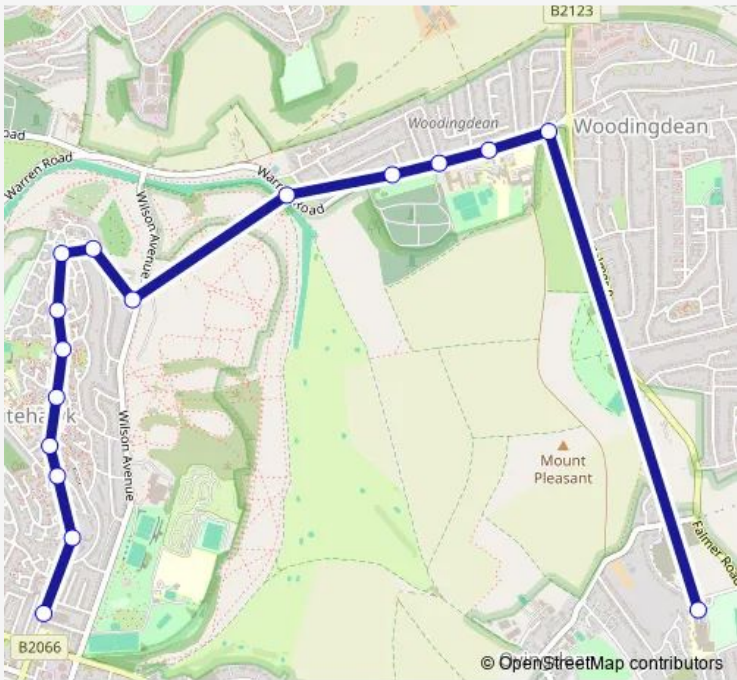

**Bus 72 Whitehawk - Longhill School**

[Go to website](#)

**Direction**  
 Longhill School Grounds — Bus Garage  
 16 stops  
[Open route schedule](#)

- Longhill School Grounds
- Downs Hotel
- Woodingdean Community Centre
- Nuffield Hospital
- Lawn Cemetery
- Downland Road
- Vines Cross Road
- Swanborough Drive
- Haybourne Road
- Coolham Drive
- St Cuthmans Church
- Piltdown Road
- Community Hub
- St David's Hall
- Findon Road
- Bus Garage

Route schedule  
 Longhill School Grounds — Bus Garage

Monday	14:50-16:01
Tuesday	14:50-16:01
Wednesday	14:50-16:01
Thursday	14:50-16:01
Friday	14:50-16:01
Saturday	—
Sunday	—

Route info  
 Direction: Longhill School Grounds  
 Stops: 16  
 Trip Duration: 0 hour 19 min

## Direction

Bus Garage — Longhill School Grounds

18 stops

[Open route schedule](#)

Bus Garage

Findon Road

St David's Hall

Community Hub

Piltdown Road

St Cuthmans Church

Coolham Drive

Haybourne Road

Swallow Court

Swanborough Drive

Vines Cross Road

Top of Wilson Avenue