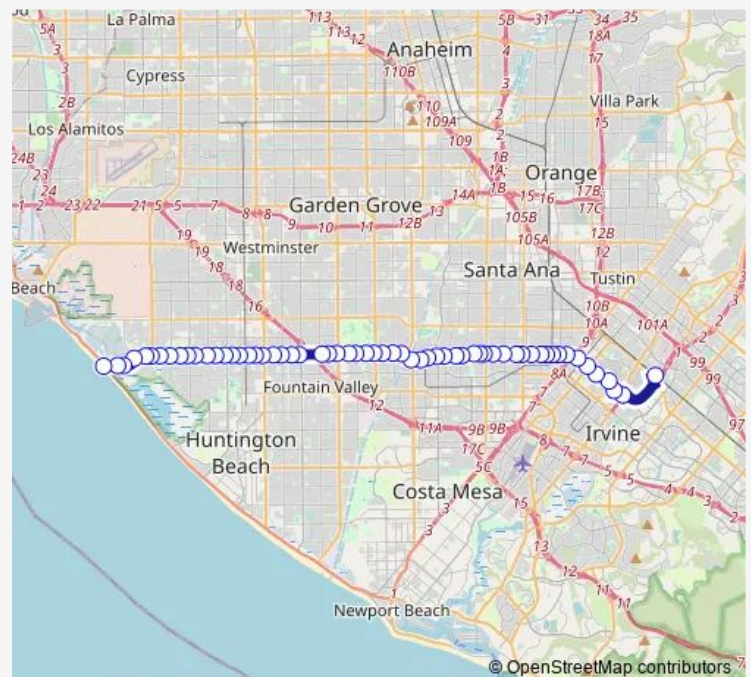

### Direction

Tustin Metrolink Station-Dock 3 — Warner-Pacific

60 stops

[Open route schedule](#)

Tustin Metrolink Station-Dock 3

Warner-Park

Warner-Tustin Ranch

Warner-Legacy

### Route schedule

Tustin Metrolink Station-Dock 3 — Warner-Pacific

Monday 05:00-20:00

Tuesday 05:00-20:00

Wednesday 05:00-20:00

Thursday 05:00-20:00

Friday 05:00-20:00

Saturday 06:24-19:55

### Route info

Direction: Tustin Metrolink Station-Dock 3

Stops: 60

Trip Duration: 1 hour 4 min

Warner-Center

Warner-Greenville

Warner-Fairview

Warner-Susan

## Route info

Direction: Warner-Pacific

Stops: 59

Trip Duration: 1 hour 2 min

Warner-Brookhurst

Warner-SAN Bruno

Warner-Ward

Warner-LOS Jardines West