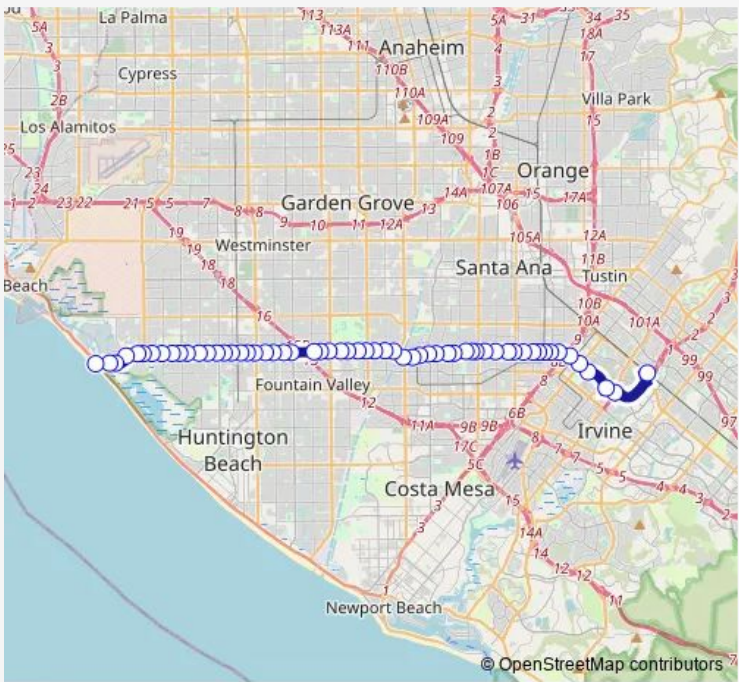

Bus 72 Sunset Beach - Tustin

[Go to website](#)

Direction
 TUSTIN METROLINK STATION-DOCK 3 — Warner-Pacific
 59 stops
[Open route schedule](#)

- TUSTIN METROLINK STATION-DOCK 3
- WARNER-PARK
- WARNER-TUSTIN RANCH
- WARNER-ARMSTRONG
- WARNER-REDHILL
- Warner-Pullman
- Warner-Wright
- Warner-Grand
- Warner-Hathaway
- Warner-Standard
- Warner-Halladay
- Warner-Maple
- Warner-Main
- Warner-Birch
- Warner-Flower
- Warner-Shelton
- Warner-Bristol
- Warner-Pacific
- Warner-Rene
- Warner-Raitt
- Warner-Center

Route schedule
 TUSTIN METROLINK STATION-DOCK 3 — Warner-Pacific

Monday	05:00-20:00
Tuesday	05:00-20:00
Wednesday	05:00-20:00
Thursday	05:00-20:00
Friday	05:00-20:00
Saturday	06:24-19:55
Sunday	07:16-19:01

Route info
 Direction: TUSTIN METROLINK STATION-DOCK 3
 Stops: 59
 Trip Duration: 0 hour 59 min

Warner-Greenville

Warner-Fairview

Warner-Susan

Warner-Yale

Warner-Harbor

Warner-Winterburg

Warner-Newhope

Thursday 05:00-20:08

Friday 05:00-20:08

Saturday 06:52-20:23

Sunday 07:40-19:24

Route info

Direction: Warner-Pacific

Stops: 59

Trip Duration: 1 hour 1 min