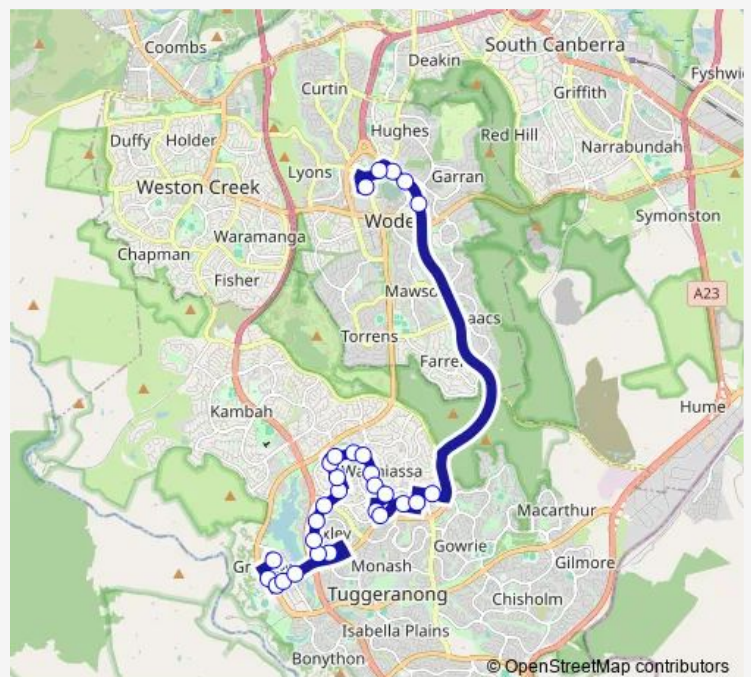

Wheeler Cr opp Wanniasa Hs

Wheeler Cr after Kirkton St

Wheeler Cr opp Hanna St

Wheeler Cr before Sternberg Cr

Mackillop College Mackinnon St Sso

Mackillop College Mcbryde Cr

Route schedule

Tuggeranong Interchange Plt 3 — Woden Temporary Interchange Plt 6 Arrive

Monday	06:05-22:55
Tuesday	06:05-22:55
Wednesday	06:05-22:55
Thursday	06:05-22:55
Friday	06:05-22:55
Saturday	06:15-23:15
Sunday	07:33-19:33

Route info

Direction: Tuggeranong Interchange Plt 3

Stops: 29

Trip Duration: 0 hour 40 min

72 — Tuggeranong to Woden via Oxley & Erindale

Erindale College McBryde Cr

Erindale Interchange Plt 1

Sternberg Cr before Maltby Cct

Yamba Dr opp Canberra Hospital

Yamba Dr after Kitchener St

Yamba Dr opp St Peter & St Pauls Ps

## Route info

Direction: Woden Temporary Interchange Plt 1

Stops: 31

Trip Duration: 0 hour 43 min

Newman-Morris Cct opp 2nd Collocott Cr

Newman-Morris Cct before 2nd Cuthbertson Cr

Soward Way before Anketell St