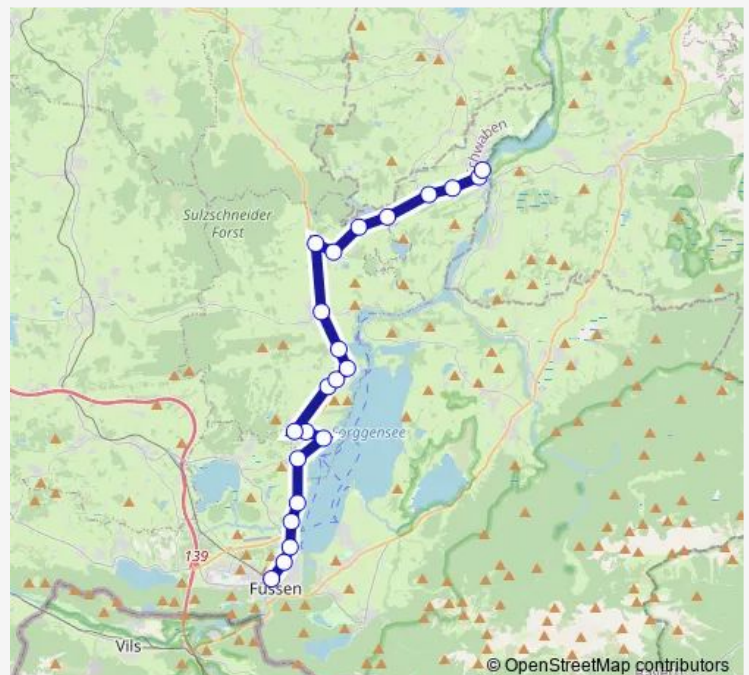

Lechbruck, Post

Route schedule

Füssen, Bahnhof — Lechbruck, Rathaus

| | |
|-----------|-------------|
| Monday | — |
| Tuesday | — |
| Wednesday | — |
| Thursday | — |
| Friday | — |
| Saturday | 14:02-15:02 |
| Sunday | 11:02-16:02 |

Route info

Direction: Füssen, Bahnhof

Stops: 22

Trip Duration: 0 hour 22 min

Direction

Roßhaupten, Schule — Füssen, Bahnhof

14 stops

[Open route schedule](#)