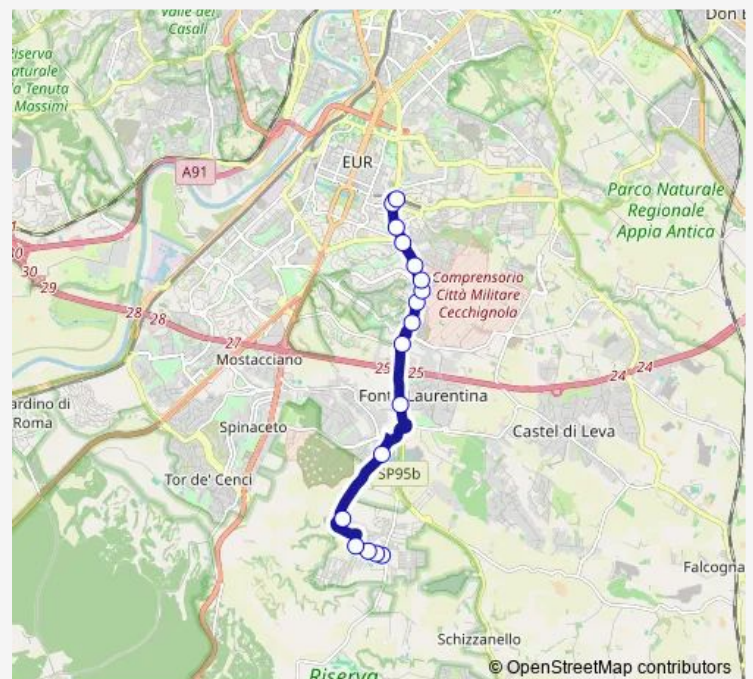

POLICLINICO CAMPUS BIOMEDICO (H)

DEL PORTILLO/VALLERANO

LAURENTINA/TORRETTA VALLERANO

Laurentina/Casale Vallerano

LAURENTINA/LINATI

LAURENTINA/CELINE

LAURENTINA/MERCATO

LAURENTINA/SILONE

LAURENTINA/CECCHIGNOLA

LAURENTINA/UMANESIMO

Laurentina/Sommozzatori

LAURENTINA/DOUHET

Laurentina (Mb)

Route schedule

D'ARPE/TRIGORIA — Laurentina (Mb)

Monday	05:19-24:00
Tuesday	05:19-24:00
Wednesday	05:19-24:00
Thursday	05:19-24:00
Friday	05:19-24:00
Saturday	05:21-24:00
Sunday	05:20-24:00

Route info

Direction: D'ARPE/TRIGORIA

Stops: 17

Trip Duration: 0 hour 27 min

Direction

Laurentina (Mb) — D'ARPE/TRIGORIA

17 stops

[Open route schedule](#)

Route info

Direction: Laurentina (Mb)

Stops: 17

Trip Duration: 0 hour 29 min

72 Bus time schedules and route maps are available in an offline PDF at busmaps.com. Use the busmaps.com website to see live bus times, train schedule or subway schedule, and step-by-step directions for all public transit in Rome