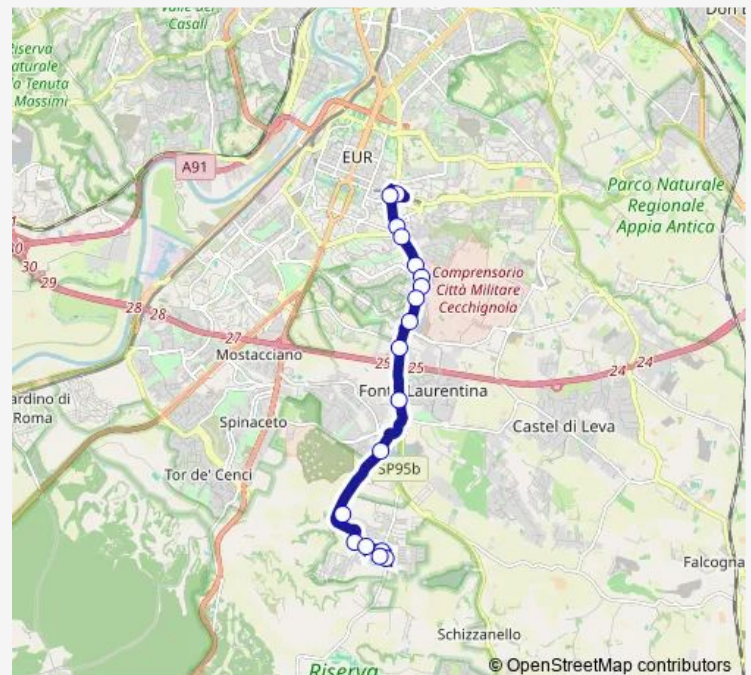

Laurentina/Torretta Vallerano

DEL Portillo/Vallerano

Policlinico Campus Biomedico (H)

Alessandrini/DEL Portillo

Alessandrini/Dina

D'Arpe/Perrone

Trigoria/Talamini

Guglielmo Guasta

Route schedule

Laurentina (Mb) — Guglielmo Guasta

Monday	05:16-00:10 ⁺¹
Tuesday	05:16-00:10 ⁺¹
Wednesday	05:16-00:10 ⁺¹
Thursday	05:16-00:10 ⁺¹
Friday	05:16-00:10 ⁺¹
Saturday	05:13-00:10 ⁺¹
Sunday	05:13-00:10 ⁺¹

Route info

Direction: Laurentina (Mb)

Stops: 18

Trip Duration: 0 hour 25 min

Direction

Guglielmo Guasta — Laurentina (Mb)

17 stops

[Open route schedule](#)

Laurentina (Mb)

Route schedule

Guglielmo Guasta — Laurentina (Mb)

Monday 05:19-24:00

Tuesday 05:19-24:00

Wednesday 05:19-24:00

Thursday 05:19-24:00

Friday 05:19-24:00