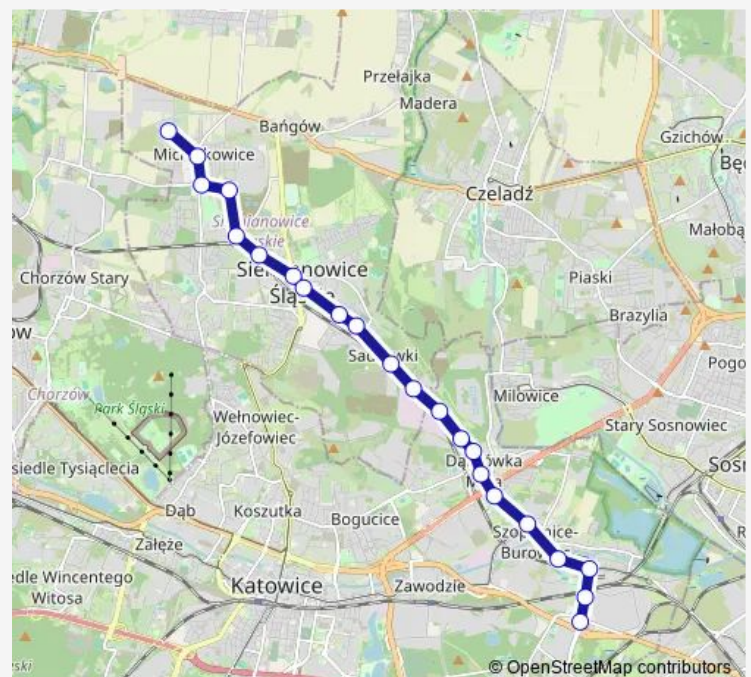

Direction

Michałkowice Bytomska — Wilhelmina Skrzyżowanie

22 stops

[Open route schedule](#)

Michałkowice Bytomska

Michałkowice Kościelna

Michałkowice Plac 11 Listopada

Michałkowice Urząd Miasta

Szopienice Pkp

Route schedule

Michałkowice Bytomska — Wilhelmina Skrzyżowanie

Monday 17:08-23:08

Tuesday 17:08-23:08

Wednesday 17:08-23:08

Thursday 17:08-23:08

Friday 17:08-23:08

Saturday 23:08

Sunday 23:08

Route info

Direction: Michałkowice Bytomska

Stops: 22

Trip Duration: 0 hour 27 min

72 Bus time schedules and route maps are available in an offline PDF at busmaps.com. Use the busmaps.com website to see live bus times, train schedule or subway schedule, and step-by-step directions for all public transit in Katowice