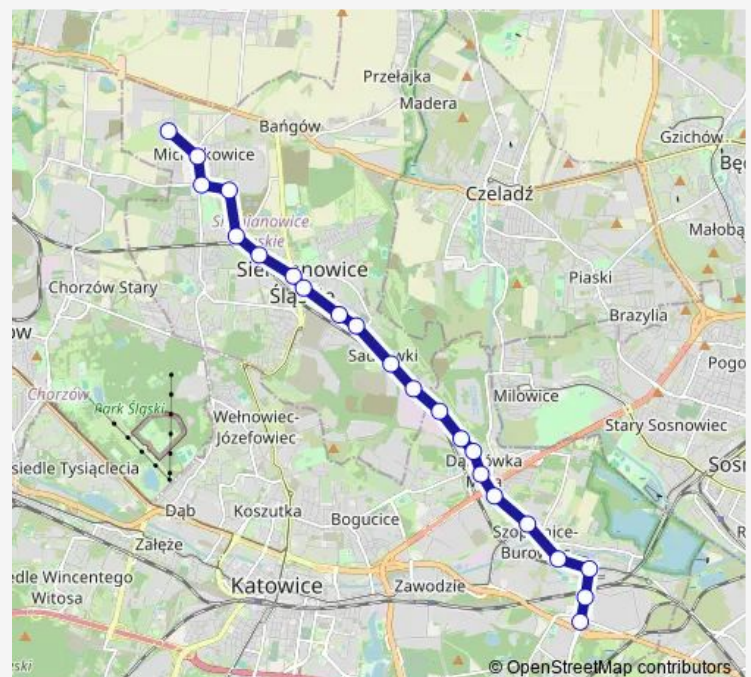

Direction

Michałkowice Bytomska — Wilhelmina Skrzyżowanie

22 stops

[Open route schedule](#)

Michałkowice Bytomska

Michałkowice Kościelna

Michałkowice Plac 11 Listopada

Michałkowice Urząd Miasta

Szopienice Pkp

Route schedule

Michałkowice Bytomska — Wilhelmina Skrzyżowanie

Monday 17:08-23:08

Tuesday 17:08-23:08

Wednesday 17:08-23:08

Thursday 17:08-23:08

Friday 17:08-23:08

Saturday 23:08

Sunday 23:08

Route info

Direction: Michałkowice Bytomska

Stops: 22

Trip Duration: 0 hour 29 min

72 Bus time schedules and route maps are available in an offline PDF at busmaps.com. Use the busmaps.com website to see live bus times, train schedule or subway schedule, and step-by-step directions for all public transit in Katowice