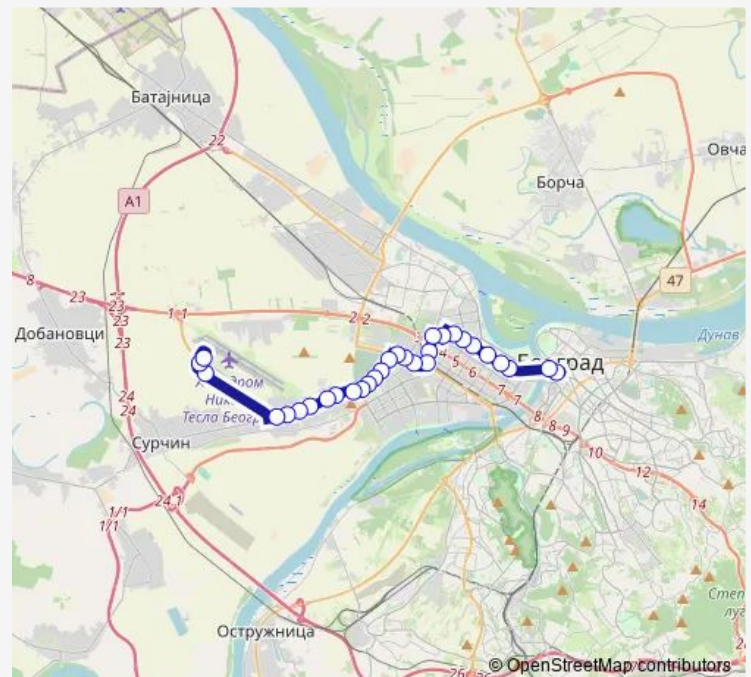

Milutina Milankovića

Route schedule

Aerodrom Nikola Tesla — Zeleni Venac

Monday 04:50-24:00

Tuesday 04:50-24:00

Wednesday 04:50-24:00

Thursday 04:50-24:00

Friday 04:50-24:00

Saturday 04:50-24:00

Sunday 04:50-24:00

Route info

Direction: Aerodrom Nikola Tesla

Stops: 31

Trip Duration: 0 hour 45 min

Studentski Grad

Studentska

Direction

Zeleni Venac — Aerodrom Nikola Tesla

30 stops

[Open route schedule](#)

Zeleni Venac

Brankov Most

Šest Kaplara

Palata Srbija

Tuesday 04:00-23:40

Wednesday 04:00-23:40

Thursday 04:00-23:40

Friday 04:00-23:40

Saturday 04:00-23:40

Sunday 04:00-23:40

Route info

Direction: Zeleni Venac