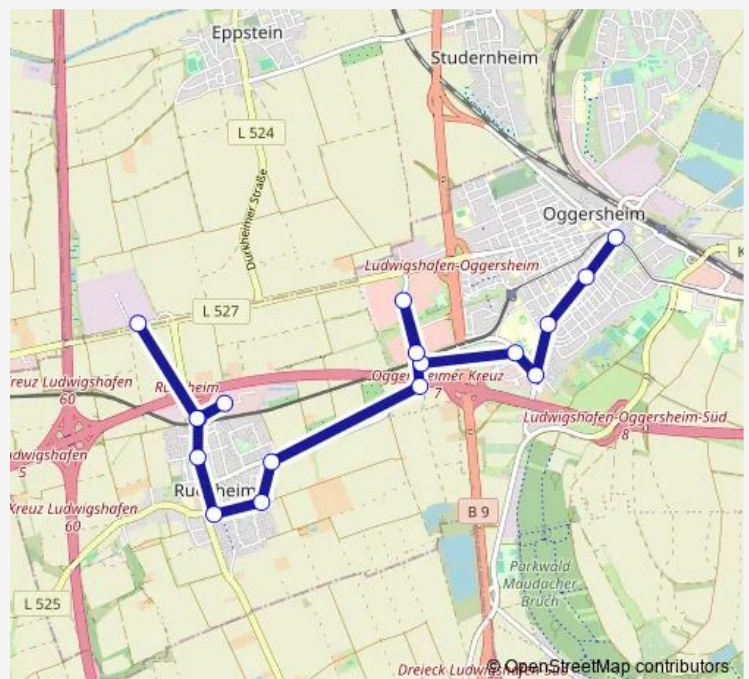

### Direction

Hans-Warsch-Platz — FT Industriegebiet Am Römig

17 stops

[Open route schedule](#)

Hans-Warsch-Platz

Fieskostraße

Erich-Kästner-Straße

Speyerer Straße

Paul-Münch-Straße

Ruchheim Bf

Am Herrschaftsweiher

Ruchheim Bf

FT Industriegebiet Am Römig

### Route schedule

Hans-Warsch-Platz — FT Industriegebiet Am Römig

Monday	21:56
Tuesday	21:56
Wednesday	21:56
Thursday	21:56
Friday	21:56
Saturday	08:01
Sunday	—

### Route info

Direction: Hans-Warsch-Platz

Stops: 17

Trip Duration: 0 hour 24 min

72 Bus time schedules and route maps are available in an offline PDF at [busmaps.com](https://busmaps.com). Use the [busmaps.com](https://busmaps.com) website to see live bus times, train schedule or subway schedule, and step-by-step directions for all public transit in Frankenthal