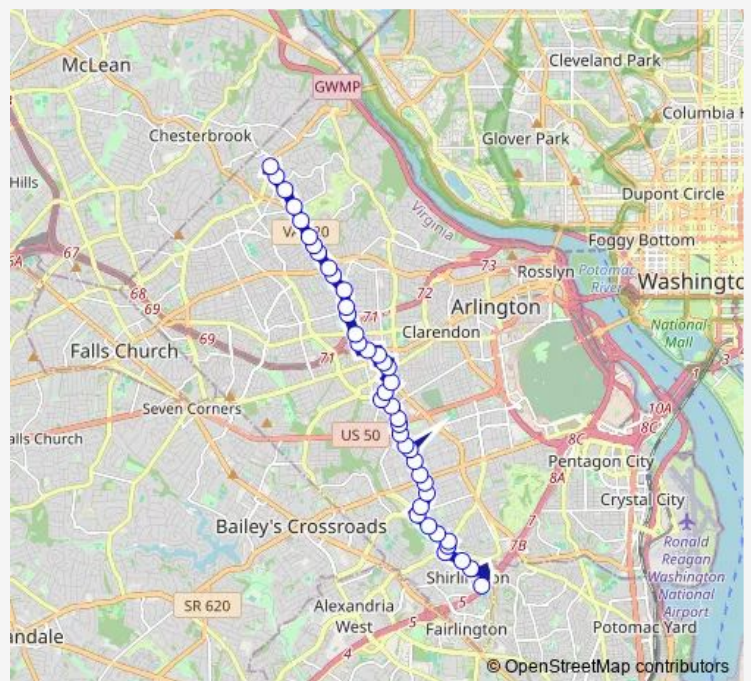

# Bus 72 Rock Spring-Ballston-Shirlingtn

[Go to website](#)

**Direction**  
 Williamsburg Blvd NB @ N Glebe RD Ns — S Quincy ST  
 NB AT Shirlington Station BAY D

42 stops

[Open route schedule](#)

- Williamsburg Blvd NB @ N Glebe RD Ns
- N Glebe RD WB @ Little Falls RD Ns
- N Glebe RD SB AT 3322
- N Glebe RD WB @ Rock Spring RD Fs
- N Glebe RD WB @ OLD Dominion DR Ns
- N Glebe RD SB @ 26th ST N Ns
- N Glebe RD SB @ 25th ST N Ns
- N Glebe RD SB @ 24th ST N Ns
- N Glebe RD SB @ Langston Blvd Ns
- N Glebe RD SB @ 21st ST N Ns
- N Glebe RD SB @ 20th ST N Ns
- N Glebe RD SB @ 19th ST N Fs
- N Glebe RD SB @ 16th ST N Ns
- N Glebe RD SB @ 15th ST N Ns
- N Glebe RD SB @ Washington Blvd Fs
- Fairfax DR EB @ N Vermont ST Fs
- Ballston Station BAY J N Stafford ST SB @ N Fairfa
- N Randolph ST SB @ 9TH ST N Fs
- N Randolph ST NB @ Wilson Blvd Ns
- N Glebe RD SB @ Henderson RD Ns
- Henderson RD SB @ N Thomas ST Fs

**Route schedule**

Williamsburg Blvd NB @ N Glebe RD Ns — S Quincy ST  
 NB AT Shirlington Station BAY D

Monday	07:01-21:24
Tuesday	07:01-21:24
Wednesday	07:01-21:24
Thursday	07:01-21:24
Friday	07:01-21:24
Saturday	—
Sunday	—

**Route info**

Direction: Williamsburg Blvd NB @ N Glebe RD Ns

Stops: 42

Trip Duration: 0 hour 38 min

72 — Rock Spring-Ballston-Shirlingtn

N George Mason DR SB @ Henderson RD Fs

N George Mason DR SB @ N Pershing DR Ns

## Route info

Direction: S Quincy ST NB AT Shirlington Station BAY D

Stops: 42

Trip Duration: 0 hour 35 min

Wilson Blvd WB @ N Randolph ST Mb

Ballston Station BAY A Fairfax DR EB @ N Stuart St

Fairfax DR WB @ N Utah ST Fs