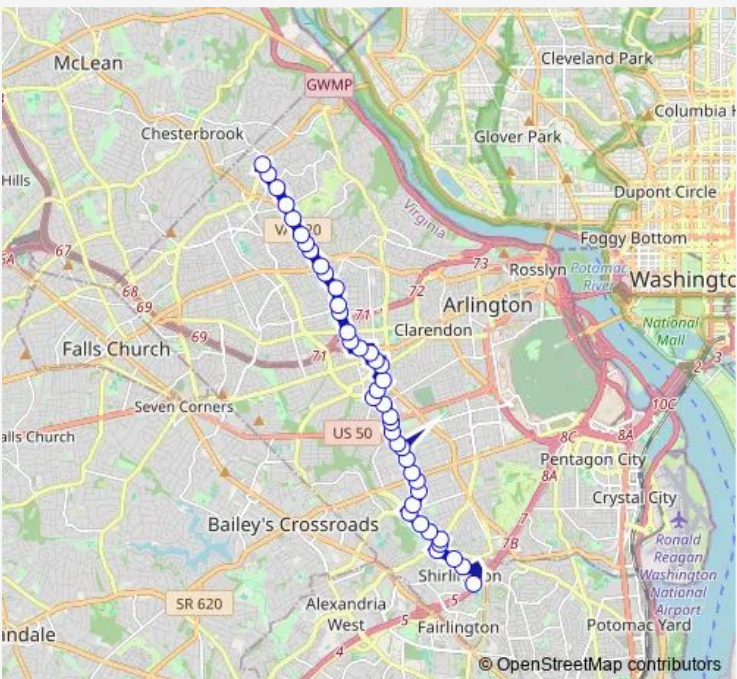

Bus 72 Rock Spring-Ballston-Shirlingtn

[Go to website](#)

Direction
 Williamsburg Blvd NB @ N Glebe RD Ns — S Quincy ST
 NB AT Shirlington Station BAY D

42 stops

[Open route schedule](#)

- Williamsburg Blvd NB @ N Glebe RD Ns
- N Glebe RD WB @ Little Falls RD Ns
- N Glebe RD SB AT 3322
- N Glebe RD WB @ Rock Spring RD Fs
- N Glebe RD WB @ OLD Dominion DR Ns
- N Glebe RD SB @ 26th ST N Ns
- N Glebe RD SB @ 25th ST N Ns
- N Glebe RD SB @ 24th ST N Ns
- N Glebe RD SB @ Langston Blvd Ns
- N Glebe RD SB @ 21st ST N Ns
- N Glebe RD SB @ 20th ST N Ns
- N Glebe RD SB @ 19th ST N Fs
- N Glebe RD SB @ 16th ST N Ns
- N Glebe RD SB @ 15th ST N Ns
- N Glebe RD SB @ Washington Blvd Fs
- Fairfax DR EB @ N Vermont ST Fs
- Ballston Station BAY J N Stafford ST SB @ N Fairfa
- N Randolph ST SB @ 9TH ST N Fs
- N Randolph ST NB @ Wilson Blvd Ns
- N Glebe RD SB @ Henderson RD Ns
- Henderson RD SB @ N Thomas ST Fs

Route schedule

Williamsburg Blvd NB @ N Glebe RD Ns — S Quincy ST
 NB AT Shirlington Station BAY D

Monday	07:01-21:24
Tuesday	07:01-21:24
Wednesday	07:01-21:24
Thursday	07:01-21:24
Friday	07:01-21:24
Saturday	—
Sunday	—

Route info

Direction: Williamsburg Blvd NB @ N Glebe RD Ns

Stops: 42

Trip Duration: 0 hour 38 min

72 — Rock Spring-Ballston-Shirlingtn **BusMaps**

N George Mason DR SB @ Henderson RD Fs

N George Mason DR SB @ N Pershing DR Ns

Friday 06:24-20:54

Saturday —

Sunday —

Route info

Direction: S Quincy ST NB AT Shirlington Station BAY D

Stops: 42

Trip Duration: 0 hour 35 min

Wilson Blvd WB @ N Randolph ST Mb