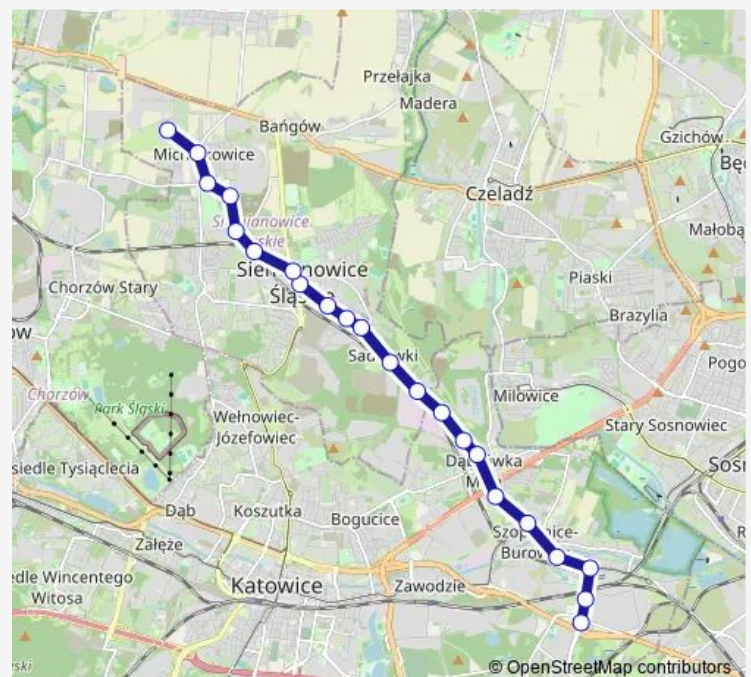

Direction

Wilhelmina Skrzyżowanie — Michałkowice Bytomska

22 stops

[Open route schedule](#)

Wilhelmina Skrzyżowanie

Szopienice Pkp

Szopienice Kościół

Szopienice Bednorza

Michałkowice Kościelna

Route schedule

Wilhelmina Skrzyżowanie — Michałkowice Bytomska

Monday 04:00-04:30

Tuesday 04:00-04:30

Wednesday 04:00-04:30

Thursday 04:00-04:30

Friday 04:00-04:30

Saturday —

Sunday —

Route info

Direction: Wilhelmina Skrzyżowanie

Stops: 22

Trip Duration: 0 hour 26 min

72 Bus time schedules and route maps are available in an offline PDF at busmaps.com. Use the busmaps.com website to see live bus times, train schedule or subway schedule, and step-by-step directions for all public transit in Katowice