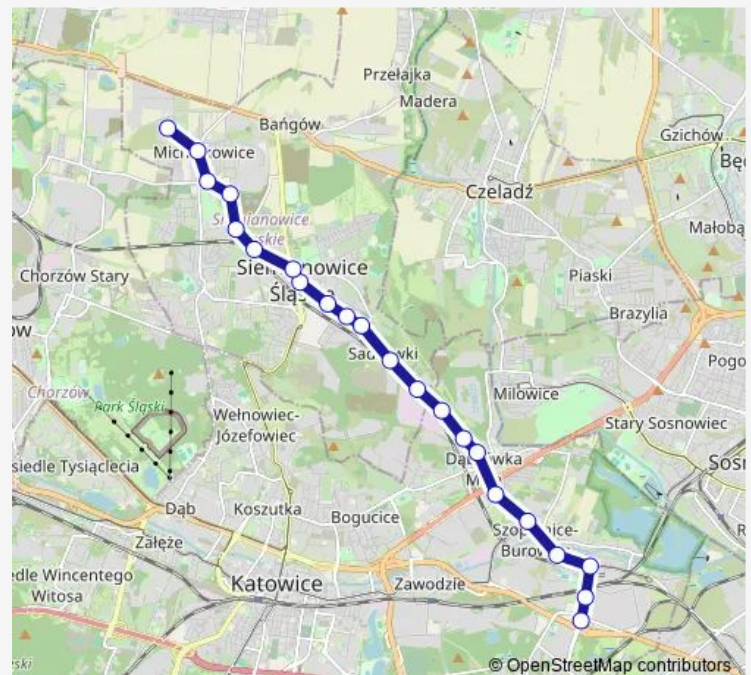

Direction

Wilhelmina Skrzyżowanie — Michałkowice Bytomska

22 stops

[Open route schedule](#)

Wilhelmina Skrzyżowanie

Szopienice Pkp

Szopienice Kościół

Szopienice Bednorza

Michałkowice Kościelna

Route schedule

Wilhelmina Skrzyżowanie — Michałkowice Bytomska

Monday 04:00-04:30

Tuesday 04:00-04:30

Wednesday 04:00-04:30

Thursday 04:00-04:30

Friday 04:00-04:30

Saturday —

Sunday —

Route info

Direction: Wilhelmina Skrzyżowanie

Stops: 22

Trip Duration: 0 hour 26 min

72 Bus time schedules and route maps are available in an offline PDF at busmaps.com. Use the busmaps.com website to see live bus times, train schedule or subway schedule, and step-by-step directions for all public transit in Katowice