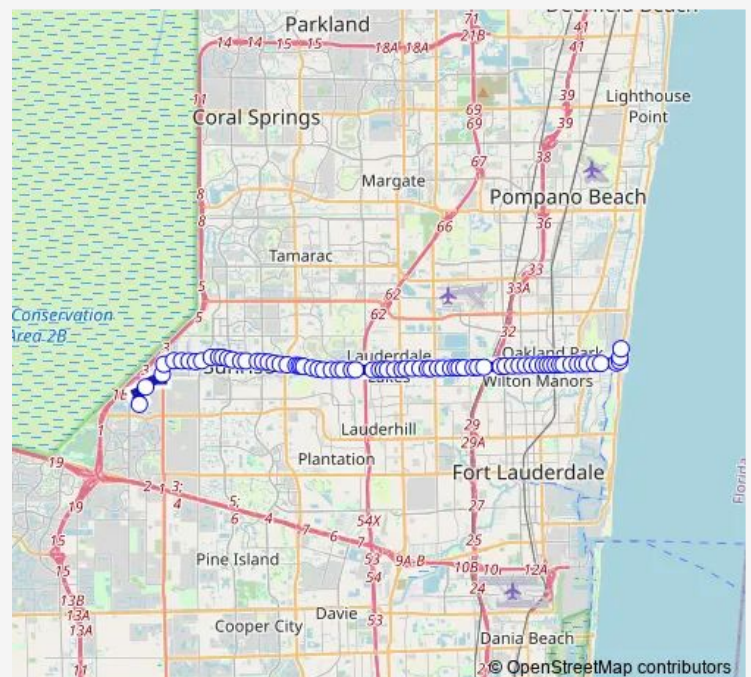

Flamingo R/NW 136 A

Flamingo R/NW 32 P

Oakland Park B/NW 120 W

Oakland Park B/NW 117 L

Oakland Park B/NW 115 T

Oakland Park B/Hiatus R - (C-42 Canal)

Oakland Park B/Hiatus R

Oakland Park B/NW 33 S - (Sugar Bay)

Oakland Park B/Pine Island R

Oakland Park B/NW 85 W

Oakland Park B/NW 84 A

Oakland Park B/University D

Route schedule

Sawgrass Mills — A1A/NE 36 S

Monday	04:45-00:36 ⁺¹
Tuesday	04:45-00:36 ⁺¹
Wednesday	04:45-00:36 ⁺¹
Thursday	04:45-00:36 ⁺¹
Friday	04:45-00:36 ⁺¹
Saturday	05:28-00:12 ⁺¹
Sunday	07:17-21:13

Route info

Direction: Sawgrass Mills

Stops: 77

Trip Duration: 1 hour 8 min

72 — Oakland Park Blvd Local

Oakland Park B/University D (E)

Oakland Park B/Atrium D

Oakland Park B/Sports Park