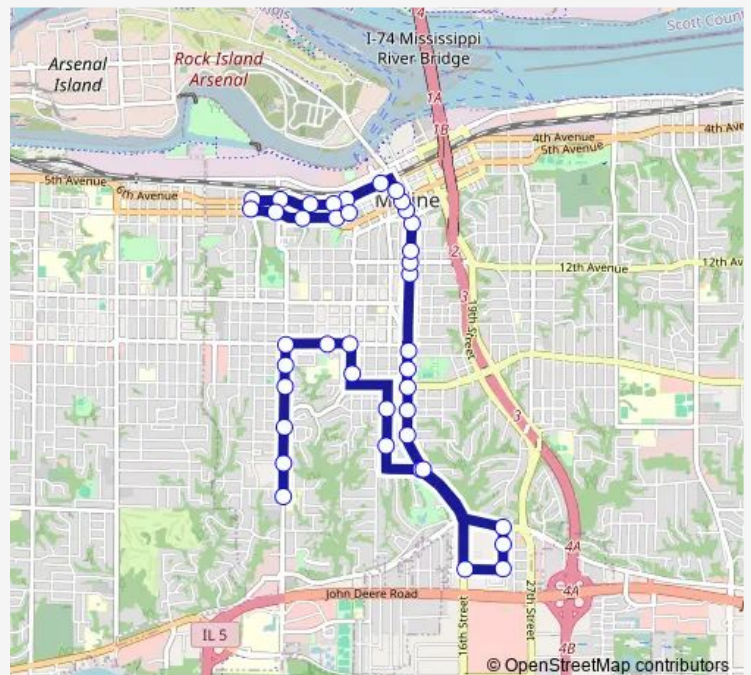

Monday 06:55

Tuesday 06:55

Wednesday 06:55

Thursday 06:55

Friday 06:55

Saturday —

Sunday —

Route info

Direction: 12 St & 6 Ave Shelter

Stops: 18

Trip Duration: 0 hour 20 min

Direction

7 St & 32 Ave_01 — 12 St & 5 Ave

40 stops

[Open route schedule](#)

7 St & 32 Ave_01

6 St & 5 Ave

8 St & 5 Ave

11 St & 5 Ave

12 St & 5 Ave

Direction

16 St & 16 Ave — 7 St & 32 Ave_01

17 stops

[Open route schedule](#)

Saturday —

Sunday —

Route info

Direction: 16 St & 16 Ave

Stops: 17

Trip Duration: 0 hour 25 min

72 Bus time schedules and route maps are available in an offline PDF at busmaps.com. Use the busmaps.com website to see live bus times, train schedule or subway schedule, and step-by-step directions for all public transit in Rock Island