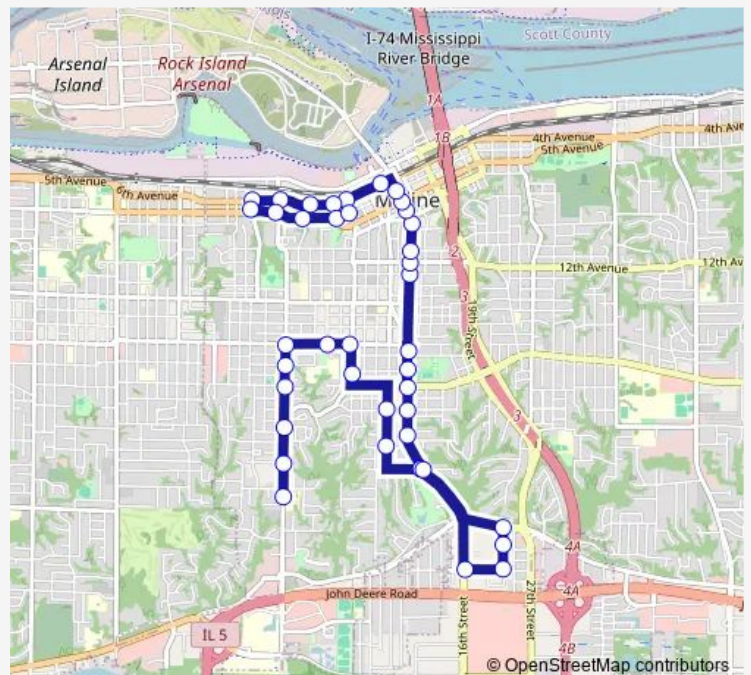

Route schedule

12 St & 5 Ave — 16 St & 16 Ave

Monday	06:55
Tuesday	06:55
Wednesday	06:55
Thursday	06:55
Friday	06:55
Saturday	—
Sunday	—

Route info

Direction: 12 St & 5 Ave

Stops: 18

Trip Duration: 0 hour 20 min

Direction

7 St & 32 Ave_01 — 12 St & 5 Ave

40 stops

[Open route schedule](#)

7 St & 32 Ave_01

7 St & 30 Ave

7 St & 26 Ave

7 St & 23 Ave

Monday 07:15

Tuesday 07:15

Wednesday 07:15

Thursday 07:15

Friday 07:15

Saturday —

Sunday —

Route info

Direction: 16 St & 16 Ave

Stops: 17

Trip Duration: 0 hour 25 min

72 Bus time schedules and route maps are available in an offline PDF at busmaps.com. Use the busmaps.com website to see live bus times, train schedule or subway schedule, and step-by-step directions for all public transit in Rock Island