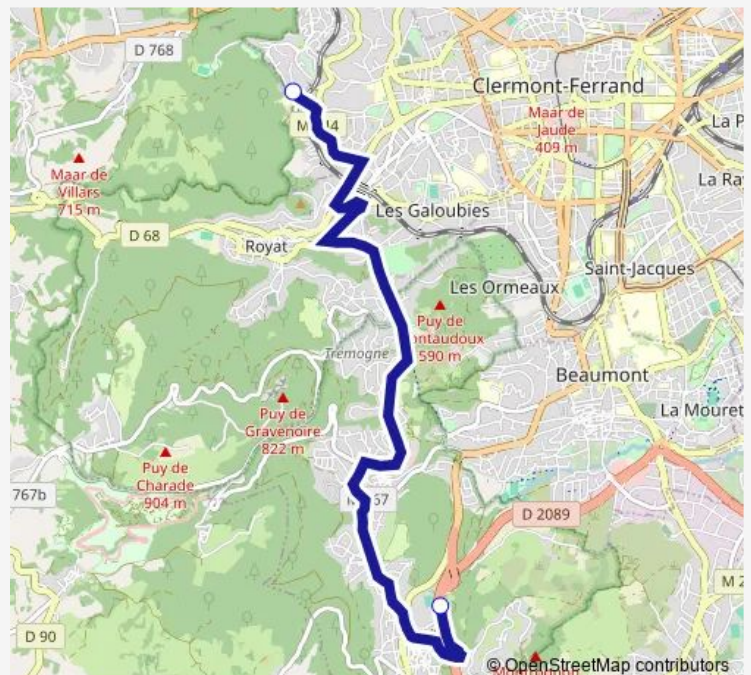

Direction

Chamalières Lycée — Arténium

2 stops

[Open route schedule](#)

Chamalières Lycée

Arténium

Route schedule

Chamalières Lycée — Arténium

Monday	16:15
Tuesday	15:15
Wednesday	13:30
Thursday	17:15
Friday	15:15
Saturday	—
Sunday	—

Route info

Direction: Chamalières Lycée

Stops: 2

Trip Duration: 0 hour 25 min

72 Bus time schedules and route maps are available in an offline PDF at busmaps.com. Use the busmaps.com website to see live bus times, train schedule or subway schedule, and step-by-step directions for all public transit in Clermont-Ferrand