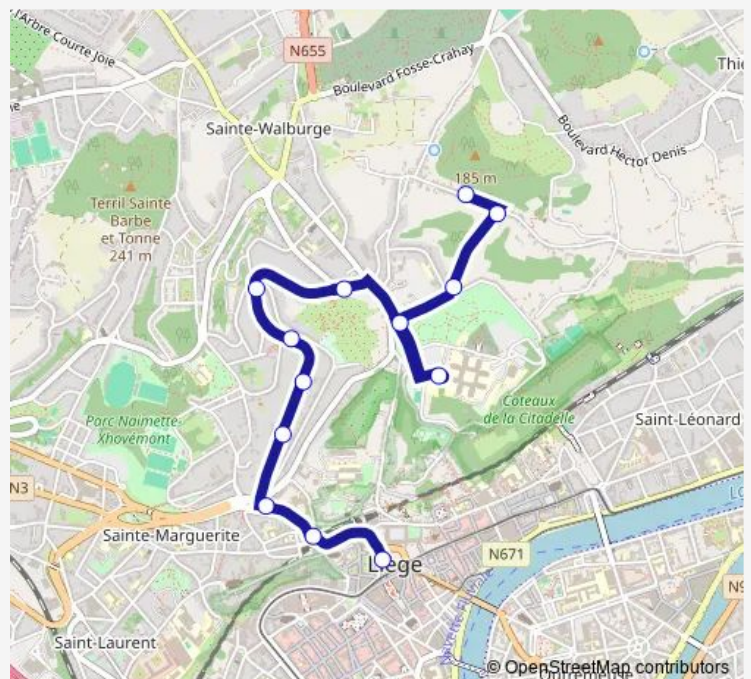

### Route schedule

Liege Fond des Tawes — Liege Place St-Lambert

Monday 06:37-18:49

Tuesday 06:37-18:49

Wednesday 06:37-18:49

Thursday 06:37-18:49

Friday 06:37-18:49

Saturday 07:07-18:44

Sunday 10:04-19:09

### Route info

Direction: Liege Fond des Tawes

Stops: 13

Trip Duration: 0 hour 14 min

72 — St-Lambert - Citadelle - Fond des Tawes