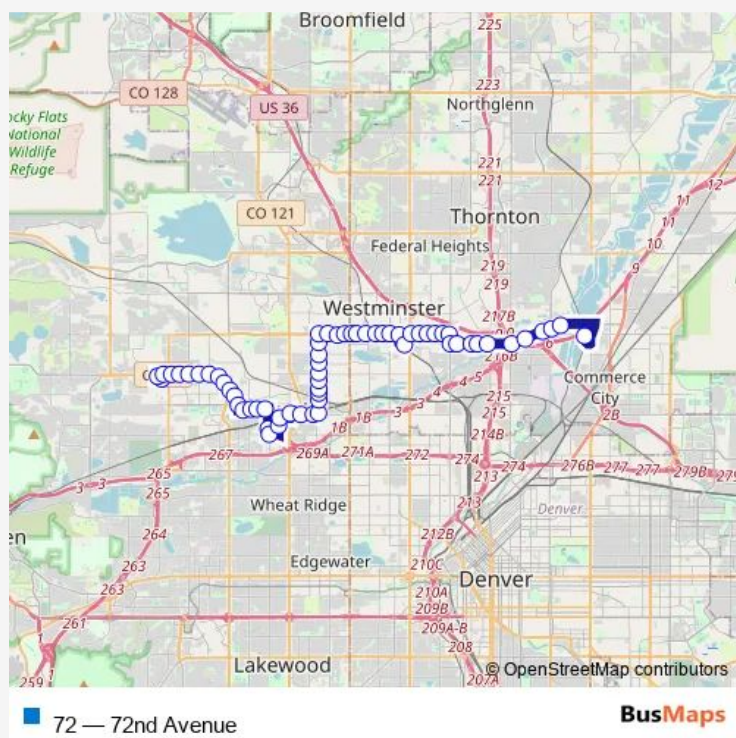

Bus 72 72nd Avenue

[Go to website](#)

Direction
 W 63rd Ave & Wright St — Commerce City & 72nd Station Gate D

62 stops

[Open route schedule](#)

- W 63rd Ave & Wright St
- Yank Way & W 63rd Ave
- W 64th Ave & Ward Rd
- W 64th Ave & Ward Rd
- W 64th Ave & Union St
- W 64th Ave & Simms St
- W 64th Ave & Quail St
- W 64th Ave & Oak St
- Ralston Rd & W 63rd Pl
- Ralston Rd & Rensselaer Dr
- Ralston Rd & Allendale Dr
- Ralston Rd & W 59th Pl
- Independence St & W 58th Ave
- W 57th Ave & W 56th Pl
- W 57th Ave & Garrison St
- W 57th Ave & Everett St
- W 57th Ave & Cody St
- Carr St & W 53rd Ave
- W 52nd Ave & Carr St
- Allison St & 5300 Block
- W 55th Ave & Zephyr Ct

Route schedule

W 63rd Ave & Wright St — Commerce City & 72nd Station Gate D

Monday	08:50-17:50
Tuesday	08:50-17:50
Wednesday	08:50-17:50
Thursday	08:50-17:50
Friday	08:50-17:50
Saturday	08:52-17:53
Sunday	—

Route info

Direction: W 63rd Ave & Wright St

Stops: 62

Trip Duration: 1 hour 10 min

Olde Town Arvada Stn Gate B

W 56th Ave & Wadsworth Bypass

W 56th Ave & Newland Way

Lamar St & W 56th Ave

Saturday 08:13-17:13

Sunday —

Route info

Direction: Commerce City & 72nd Station Gate D

Stops: 60

Trip Duration: 1 hour 9 min

W 72nd Ave & Xavier St

W 72nd Ave & Sheridan Blvd