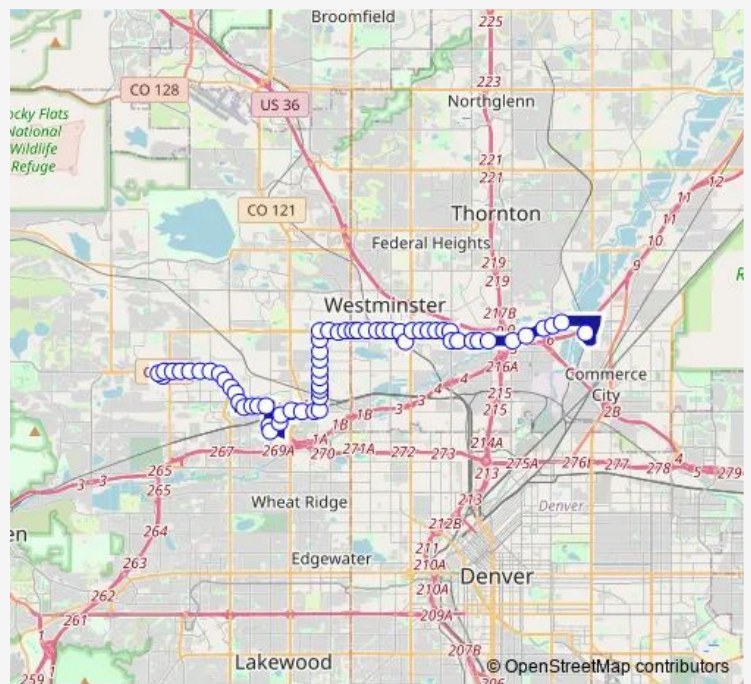

Ralston Rd & W 59th Pl

Independence St & W 58th Ave

W 57th Ave & W 56th Pl

W 57th Ave & Garrison St

W 57th Ave & Everett St

W 57th Ave & Cody St

Carr St & W 53rd Ave

W 52nd Ave & Carr St

Allison St & 5300 Block

W 55th Ave & Zephyr Ct

Route schedule

W 63rd Ave & Wright St — Commerce City & 72nd Station Gate D

Monday	08:50-17:50
Tuesday	08:50-17:50
Wednesday	08:50-17:50
Thursday	08:50-17:50
Friday	08:50-17:50
Saturday	08:52-17:53
Sunday	—

Route info

Direction: W 63rd Ave & Wright St

Stops: 62

Trip Duration: 1 hour 12 min

72 — 72nd Avenue

Olde Town Arvada Stn Gate B

W 56th Ave & Wadsworth Bypass

W 56th Ave & Newland Way

Friday 08:12-17:12

Saturday 08:13-17:13

Sunday —

Route info

Direction: Commerce City & 72nd Station Gate D

Stops: 60

Trip Duration: 1 hour 9 min

W 72nd Ave & Xavier St