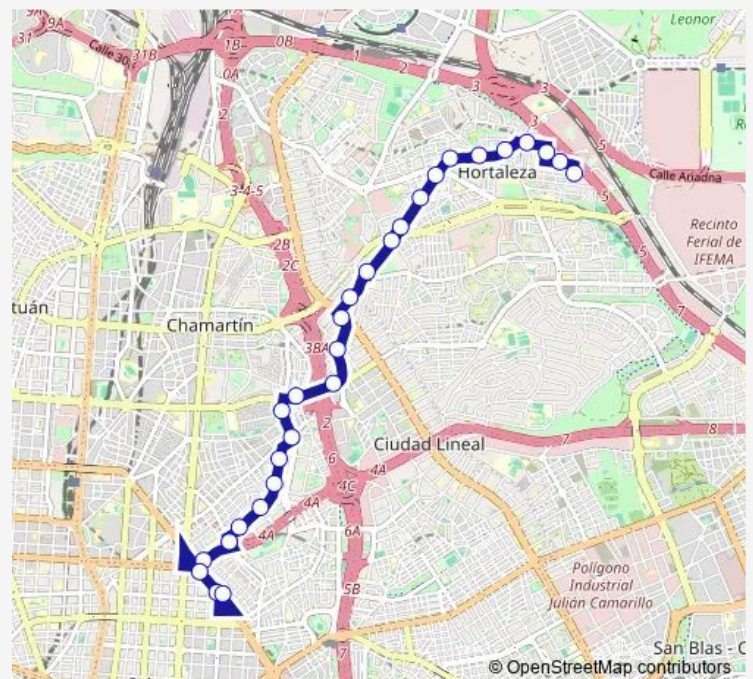

Metro Alfonso XIII

Clara Del Rey - Ramos Carrión

Clara Del Rey - Santa Hortensia

Route schedule

Hortaleza — Diego De León

Monday 05:45-23:05

Tuesday 05:45-23:05

Wednesday 05:45-23:05

Thursday 05:45-23:05

Friday 05:45-23:05

Saturday 05:45-23:05

Sunday 07:00-23:05

Route info

Direction: Hortaleza

Stops: 28

Trip Duration: 0 hour 36 min

Direction

Diego De León — Hortaleza

27 stops

[Open route schedule](#)

Diego De León

Avenida De América

Intercambiador De Avenida De América

Cartagena

Tuesday 06:15-23:30

Wednesday 06:15-23:30

Thursday 06:15-23:30

Friday 06:15-23:30

Saturday 06:15-23:30

Sunday 07:30-23:30

Route info

Direction: Diego De León