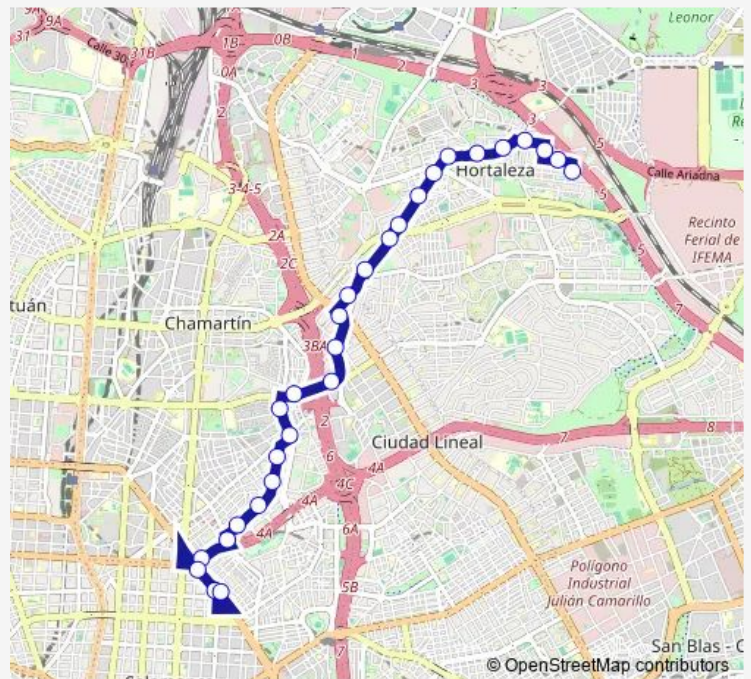

Metro Alfonso XIII

Clara Del Rey - Ramos Carrión

Clara Del Rey - Santa Hortensia

Route schedule

Hortaleza — Diego De León

Monday 05:45-23:05

Tuesday 05:45-23:05

Wednesday 05:45-23:05

Thursday 05:45-23:05

Friday 05:45-23:05

Saturday 05:45-23:05

Sunday 07:00-23:05

Route info

Direction: Hortaleza

Stops: 28

Trip Duration: 0 hour 43 min

Direction

Diego De León — Hortaleza

27 stops

[Open route schedule](#)

Diego De León

Avenida De América

Intercambiador De Avenida De América

Cartagena

Tuesday 06:15-23:30

Wednesday 06:15-23:30

Thursday 06:15-23:30

Friday 06:15-23:30

Saturday 06:15-23:30

Sunday 07:30-23:30

Route info

Direction: Diego De León