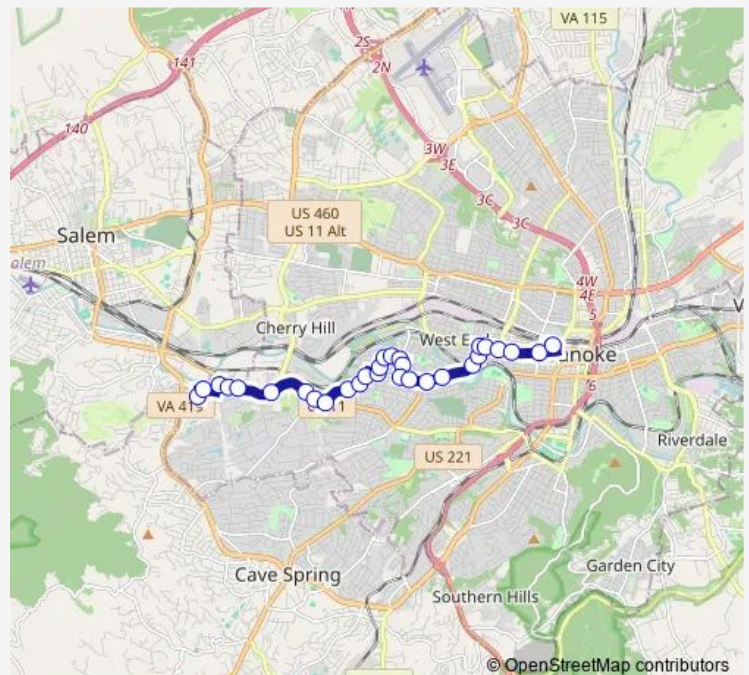

### Direction

Lewis Gale Medical Center — 3rd St Station Slip G

30 stops

[Open route schedule](#)

Lewis Gale Medical Center

Braeburn EB at Braeburn (Chateau Riviere Apts)

Keagy NB at Apperson (Mcdonalds)

Brandon EB at Gale

Chesterfield SB at Memorial

Memorial EB at Brunswick

Memorial EB at Winborne

### Route schedule

Lewis Gale Medical Center — 3rd St Station Slip G

Monday 05:45-19:45

Tuesday 05:45-19:45

Wednesday 05:45-19:45

Thursday 05:45-19:45

Friday 05:45-19:45

Saturday 05:45-19:45

### Route info

Direction: Lewis Gale Medical Center

Stops: 30

Trip Duration: 0 hour 30 min

72 — 72 - Lewis Gale Hospital to 3rd St Station

Memorial EB at Oxford

13th NB at Cleveland

13th NB at Campbell