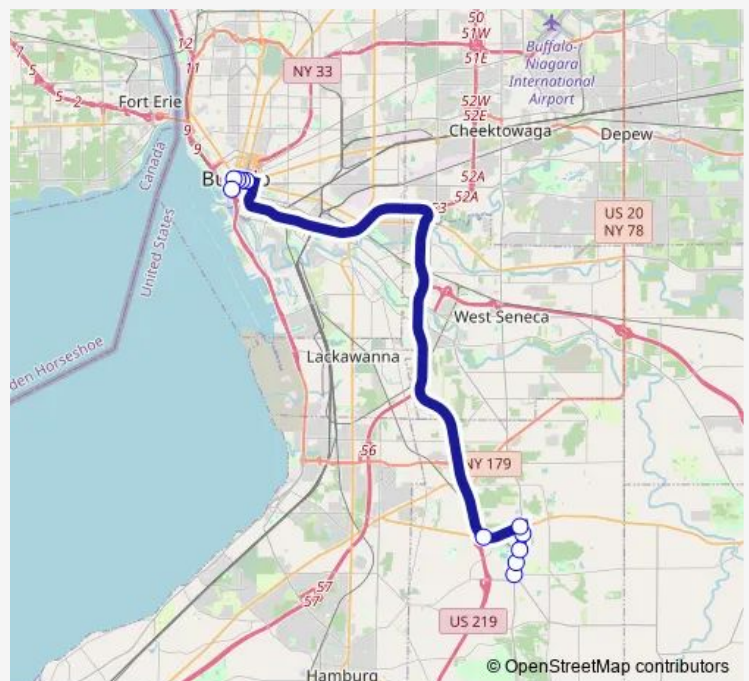

### Direction

Lower Terrace Adams Mark South — Buffalo Street Armor Duells Road So

10 stops

[Open route schedule](#)

- Lower Terrace Adams Mark South
- Delaware Ave Niagara Square North
- Court Street Pearl Street East
- Court Street Main Street East
- Clinton Street Ellicott Street East
- Clinton Street Oak Street East Near
- Buffalo Street School Street South
- Buffalo Street West Highland Avenue
- Buffalo Street Elmhurst Drive South
- Buffalo Street Armor Duells Road So

### Route schedule

Lower Terrace Adams Mark South — Buffalo Street Armor Duells Road So

Monday	16:40-17:10
Tuesday	16:40-17:10
Wednesday	16:40-17:10
Thursday	16:40-17:10
Friday	16:40-17:10
Saturday	—
Sunday	—

### Route info

Direction: Lower Terrace Adams Mark South

Stops: 10

Trip Duration: 0 hour 36 min

72 — 72 - Orchard Park Express

**Direction**Buffalo Street Jewett Holmwood Road — Lower Terrace  
Adams Mark South

11 stops

[Open route schedule](#)

Buffalo Street Jewett Holmwood Road

Buffalo Street Elmhurst Drive North

Buffalo Street Highland Avenue Nort

Buffalo Street Clark Street North

West Quaker Road Linwood Avenue Eas