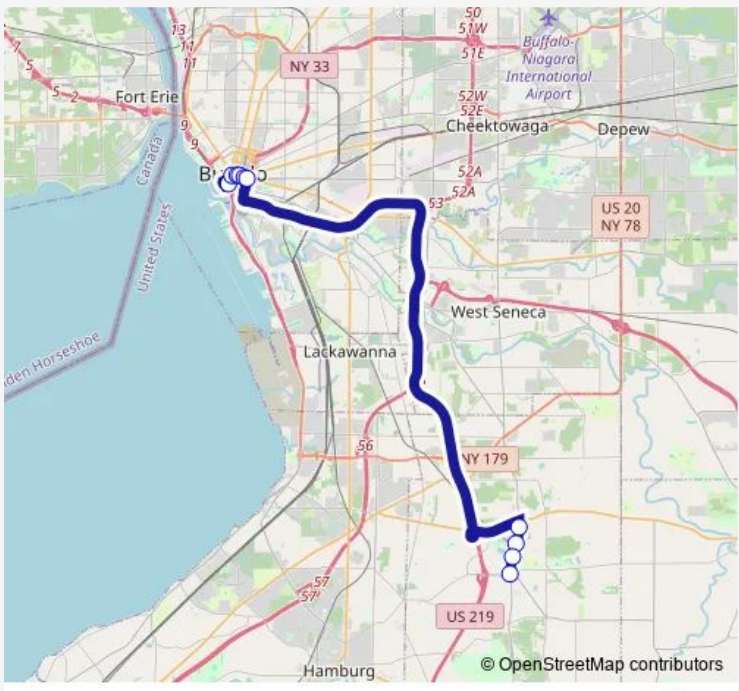

Bus 72 72 - Orchard Park Express

[Go to website](#)

Direction
 Buffalo Street Jewett Holmwood Road — Lower Terrace
 Adams Mark South

11 stops

[Open route schedule](#)

- Buffalo Street Jewett Holmwood Road
- Buffalo Street Elmhurst Drive North
- Buffalo Street Highland Avenue North
- Buffalo Street Clark Street North
- West Quaker Road Linwood Avenue East
- Big Tree Rd Orchard Park P and R West
- Broadway Washington Street West
- Court Street Pearl Street West
- Court Street Niagara Square West
- Niagara Square City Hall South Opposite
- Lower Terrace Adams Mark South

Route schedule

Buffalo Street Jewett Holmwood Road — Lower Terrace
 Adams Mark South

Monday	06:50-07:20
Tuesday	06:50-07:20
Wednesday	06:50-07:20
Thursday	06:50-07:20
Friday	06:50-07:20
Saturday	—
Sunday	—

Route info

Direction: Buffalo Street Jewett Holmwood Road

Stops: 11

Trip Duration: 0 hour 30 min

Direction

Lower Terrace Adams Mark South — Buffalo Street Armor Duells Road So

10 stops

[Open route schedule](#)

Lower Terrace Adams Mark South
Delaware Ave Niagara Square North
Pearl Street Court Street South Far
Court Street Main Street East
Clinton Street Ellicott Street East
Clinton Street Oak Street East Near
Buffalo Street School Street South
Buffalo Street West Highland Avenue
Buffalo Street Elmhurst Drive South
Buffalo Street Armor Duells Road So