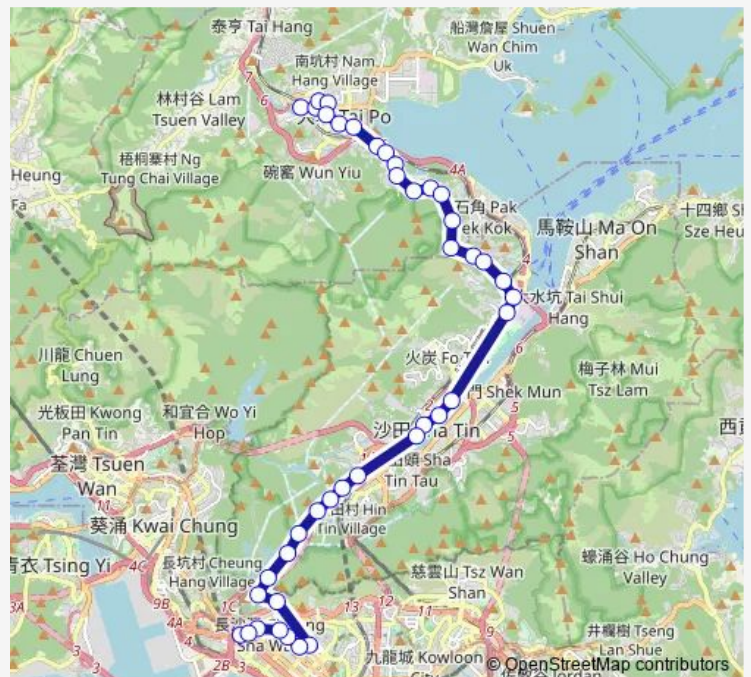

[Kmb] Hilton Plaza[[Lwb] Hilton Centre[[Lwb] Hilton Plaza

### Route schedule

[Kmb] Cheung SHA WAN BUS Terminus — [Kmb] TAI WO BUS Terminus[[Lwb] TAI WO BUS Terminus

Monday	06:00-20:10
Tuesday	06:00-20:10
Wednesday	06:00-20:10
Thursday	06:00-20:10
Friday	06:00-20:10
Saturday	06:00-19:20
Sunday	06:00-19:20

### Route info

Direction: [Kmb] Cheung SHA WAN BUS Terminus

Stops: 44

Trip Duration: 1 hour 9 min

72 — TAI PO (TAI WO) - Cheung SHA Wan

[Ctb] SHA TIN Central|[Kmb+Ctb] Shatin Central BUS Terminus/<Br>Shatin Central|[Kmb] Shatin Central BUS Terminus|[Lwb] SHA TIN Central B/T