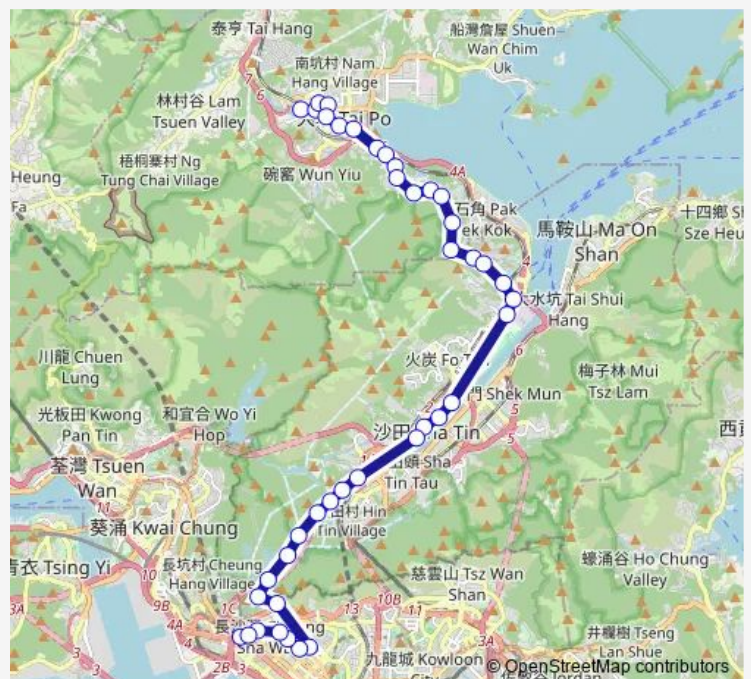

[Kmb] MEI TAO House[[Lwb] MEI TAO House

[Kmb] Tung LO WAN Village[[Lwb] Tung LO WAN Village

[Kmb] Hilton Plaza[[Lwb] Hilton Centre[[Lwb] Hilton Plaza

Route schedule

[Kmb] Cheung SHA WAN BUS Terminus — [Kmb] TAI WO BUS Terminus[[Lwb] TAI WO BUS Terminus

Monday 06:00-20:10

Tuesday 06:00-20:10

Wednesday 06:00-20:10

Thursday 06:00-20:10

Friday 06:00-20:10

Saturday 06:00-19:20

Sunday 06:00-19:20

Route info

Direction: [Kmb] Cheung SHA WAN BUS Terminus

Stops: 44

Trip Duration: 1 hour 6 min

72 — TAI PO (TAI WO) - Cheung SHA Wan

[Ctb] SHA TIN Central[[Kmb+Ctb] Shatin Central BUS
Terminus/
Sha TIN Central[[Kmb] Shatin Central BUS
Terminus][Lwb] SHA TIN Central B/T