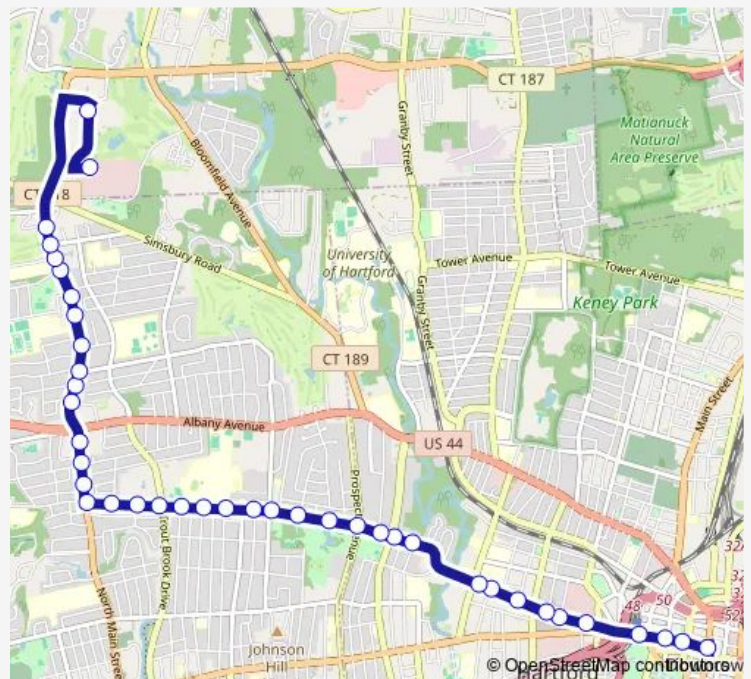

Asylum Ave @ Opp Ballard Dr

Route schedule

Main St @ Asylum St — Cigna Campus Way @ Met Life

Monday 06:00-21:25

Tuesday 06:00-21:25

Wednesday 06:00-21:25

Thursday 06:00-21:25

Friday 06:00-21:25

Saturday —

Sunday —

Route info

Direction: Main St @ Asylum St

Stops: 40

Trip Duration: 0 hour 27 min

72 — Asylum Ave

Asylum Ave @ Trout Brook Dr

Asylum Ave @ Opp Fox Meadow Ln

Asylum Ave @ Lincoln Ave

Asylum Ave @ N Main St

N Main St @ Westmoreland Dr

N Main St @ Haynes Rd

N Main St @ Whole Foods Supermaket

N Main St @ Starkel Rd

N Main St @ opp Brightview Dr

Cigna Campus Way @ Opp Wilde Building

Cigna Campus Way @ Met Life

Direction

Main St @ Asylum St — Starkel Rd @ Bishops Corner

29 stops

[Open route schedule](#)

Main St @ Asylum St

Asylum St @ Trumbull St