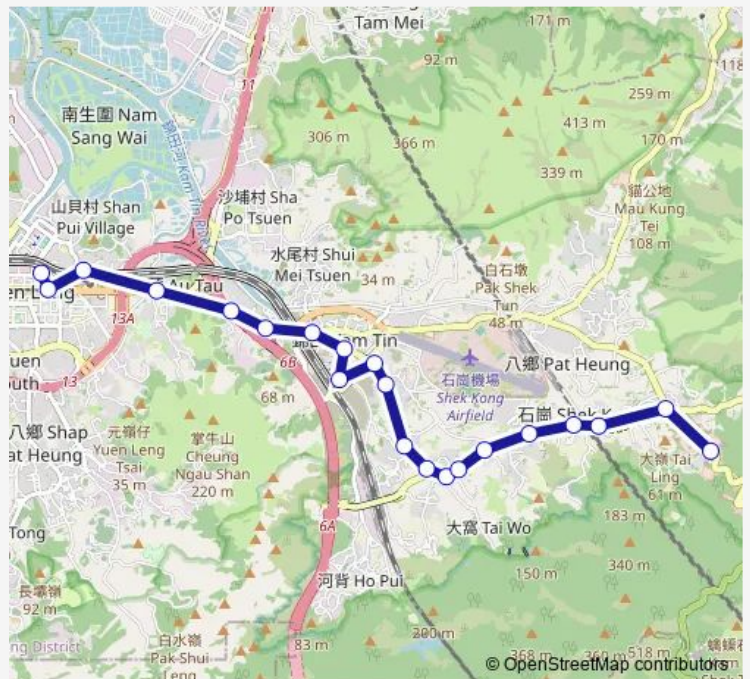

KAM Sheung Road, Near SKY Oasis

**Route schedule**

Yuen Long TAI Hang Street, Near TAI Hang Building Block B — Route Twisk, Near Shek Kong Village Block 53

Monday	05:30
Tuesday	05:30
Wednesday	05:30
Thursday	05:30
Friday	05:30
Saturday	05:30
Sunday	05:30

**Route info**

Direction: Yuen Long TAI Hang Street, Near TAI Hang Building Block B

Stops: 21

Trip Duration: 0 hour 25 min

KAM Sheung Road, Near Shui Tsan Tin

KAM Sheung Road, Near Lotus Hill

KAM Sheung Road, Near Jazz Garden (Phase I)