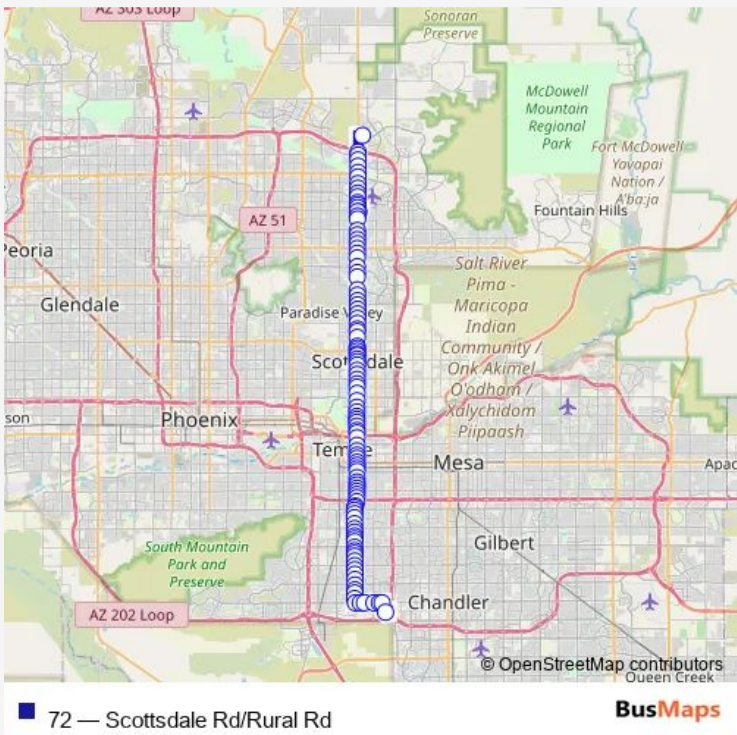

Bus 72 Scottsdale Rd/Rural Rd

[Go to website](#)

**Direction**  
 Chandler Fashion Center Tc — Thmpson Peak Pkwy & Scottsdl Healthcare  
 111 stops  
[Open route schedule](#)

- Chandler Fashion Center Tc
- Chandler Bl & Country Club Wy
- Chandler Bl & Los Feliz Dr
- Chandler Bl & McClintock Dr
- Chandler Bl & Desert Breeze Bl
- Chandler Bl & Terrace Rd
- Rural Rd & Chandler Bl
- Rural Rd & Erie St
- Rural Rd & Desert Breeze Bl
- Rural Rd & Joshua Bl
- Rural Rd & Ray Rd
- Rural Rd & Alexander Bl
- Rural Rd & Knox Rd
- Rural Rd & La Vieve Ln
- Rural Rd & Warner Rd
- Rural Rd & El Freda Dr
- Rural Rd & Carver Rd
- Rural Rd & Secretariat Dr
- Rural Rd & Vinedo Ln
- Rural Rd & Elliot Rd
- Rural Rd & Stephens Dr

Route schedule  
 Chandler Fashion Center Tc — Thmpson Peak Pkwy & Scottsdl Healthcare

Monday	05:01-22:12
Tuesday	05:01-22:12
Wednesday	04:58-22:12
Thursday	05:01-22:12
Friday	05:01-22:12
Saturday	04:57-22:18
Sunday	04:58-22:00

**Route info**  
 Direction: Chandler Fashion Center Tc  
 Stops: 111  
 Trip Duration: 2 hour 17 min

Rural Rd & Bell De Mar Dr

Rural Rd & Vaughn Dr

Rural Rd & Guadalupe Rd

Rural Rd & Westchester Dr

Rural Rd & Southshore Dr