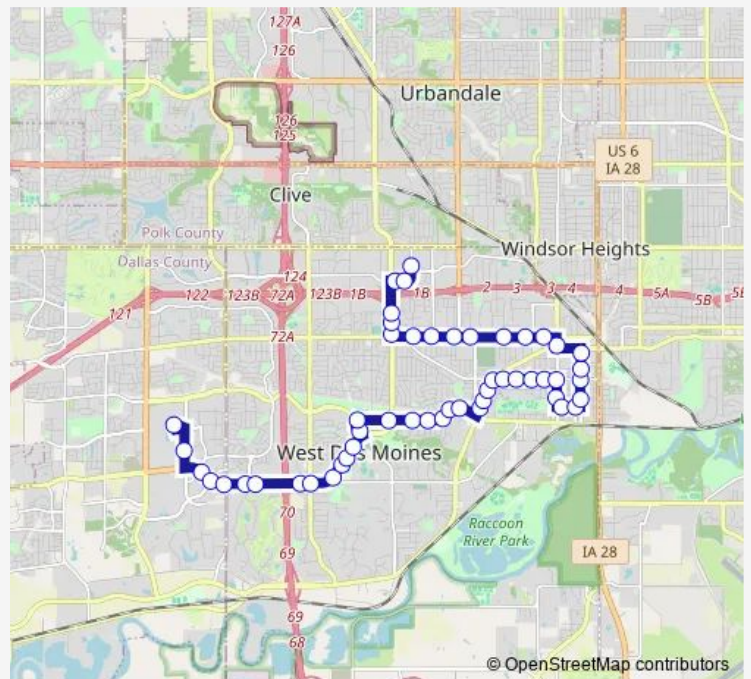

**Bus 72 West DES Moines Valley**

[Go to website](#)

**Direction**

Jordan Creek Town Center, Wdm — 31st ST / Valley West Mall (Northbound), Wdm

51 stops

[Open route schedule](#)

- Jordan Creek Town Center, Wdm
- S 68th ST / Coachlight DR (FAR-Side), Wdm
- Mills Civic Pkwy / S 64th ST (FAR-Side), Wdm
- Mills Civic Pkwy / Stagecoach DR (FAR-Side), Wdm
- Mills Civic Pkwy/ S 60th ST, Wdm
- Mills Civic Pkwy / S Prairie View DR, Wdm
- Mills Civic Pkwy / West Glen Town Ctr, Wdm
- Mills Civic Pkwy / S 51st ST, Wdm
- Mills Civic Pkwy / S 50th ST (FAR-Side), Wdm
- Mills Civic Pkwy / Fuller RD (FAR-Side), Wdm
- Mills Civic Pkwy / Valley Stadium, Wdm
- Mills Civic Pkwy / Waterford DR, Wdm
- Mills Civic Pkwy / Public Library, Wdm
- S 41st ST / Westwood DR, Wdm
- S 41st ST / EP True Pkwy, Wdm
- EP True Pkwy / Mills Civic Pkwy, Wdm
- EP True Pkwy / S 32nd ST, Wdm
- EP True Pkwy / S 29th ST, Wdm
- EP True Pkwy / S 26th ST, Wdm
- EP True Pkwy / Maple ST, Wdm
- EP True Pkwy / Hamlet Apts, Wdm

**Route schedule**

Jordan Creek Town Center, Wdm — 31st ST / Valley West Mall (Northbound), Wdm

Monday	06:37-21:05
Tuesday	06:37-21:05
Wednesday	06:37-21:05
Thursday	06:37-21:05
Friday	06:37-21:05
Saturday	06:45-21:10
Sunday	06:41-18:26

**Route info**

Direction: Jordan Creek Town Center, Wdm

Stops: 51

Trip Duration: 0 hour 29 min

72 — West DES Moines Valley

Grand AVE / Normandy Plaza, Wdm

Grand AVE / ELM ST, Wdm

Grand AVE / Normandy Terrace Apts, Wdm

## Route info

Direction: 31st ST / Valley West Mall (Northbound), Wdm

Stops: 49

Trip Duration: 0 hour 33 min

Vine ST / 16th ST (FAR-Side), Wdm

Grand AVE / Walnut ST, Wdm

Grand AVE / ELM ST, Wdm

Grand AVE / Normandy Plaza, Wdm