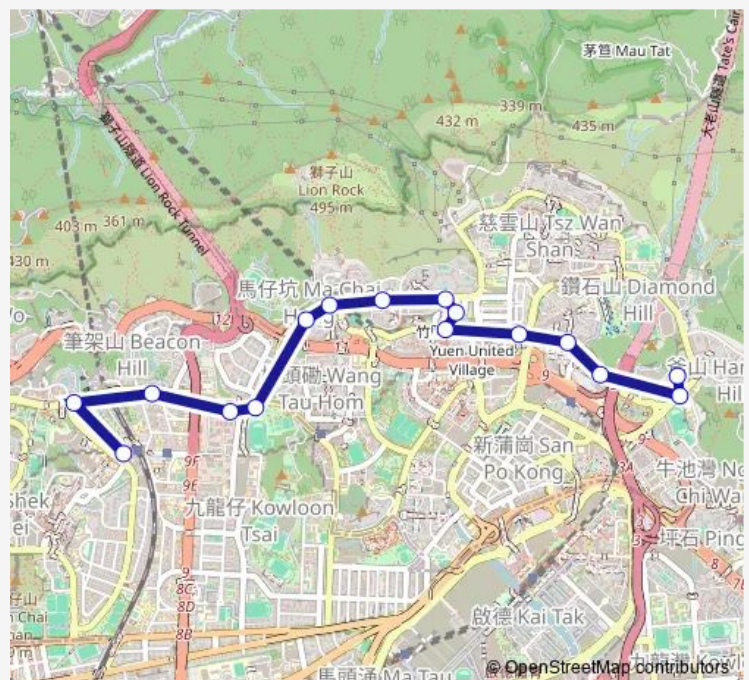

Junction Road, Near Shaw Tower, Shaw Campus

**Route schedule**

Hammer Hill Road, Outside Grand View Garden Commercial AND CAR Park Block — Festival Walk Public Transport Terminus|Festival Walk

Monday	06:15-20:54
Tuesday	06:15-20:54
Wednesday	06:15-20:54
Thursday	06:15-20:54
Friday	06:15-20:54
Saturday	06:15-20:54
Sunday	06:15-20:54

**Route info**

Direction: Hammer Hill Road, Outside Grand View Garden Commercial AND CAR Park Block

Stops: 16

Trip Duration: 0 hour 14 min

Junction Road, Opposite KAM Shing Road Recreation  
Ground

Cornwall Street, Near Lockoo Gardens

## Route schedule

Festival Walk Public Transport Terminus|Festival Walk — Hammer Hill Road, Outside Grand View Garden Commercial AND CAR Park Block

Monday 06:30-21:15

Tuesday 06:30-21:15

Wednesday 06:30-21:15