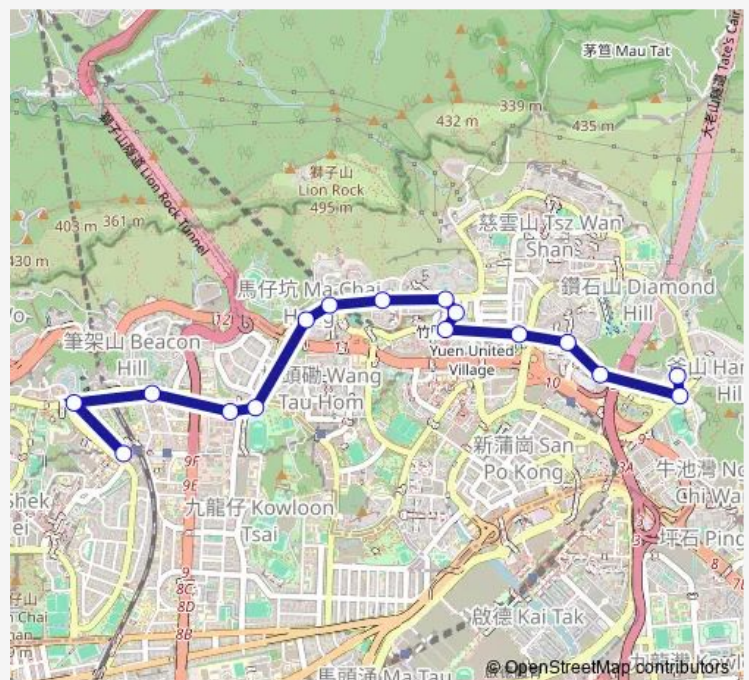

CHUK YUEN ROAD, NEAR WANG KING HOUSE, TIN WANG COURT

CHUK YUEN ROAD, NEAR CHUN WAI HOUSE, TIN MA COURT

Route schedule

Hammer Hill Road, Outside Grand View Garden Commercial AND CAR Park Block — FESTIVAL WALK PUBLIC TRANSPORT TERMINUS|FESTIVAL WALK

Monday	06:15-20:54
Tuesday	06:15-20:54
Wednesday	06:15-20:54
Thursday	06:15-20:54
Friday	06:15-20:54
Saturday	06:15-20:54
Sunday	06:15-20:54

Route info

Direction: Hammer Hill Road, Outside Grand View Garden Commercial AND CAR Park Block

Stops: 16

Trip Duration: 0 hour 14 min

JUNCTION ROAD, NEAR SHAW TOWER, SHAW CAM-
PUS

Junction Road, Opposite KAM Shing Road Recreation
Ground

CORNWALL STREET, NEAR LOCKOO GARDENS

CORNWALL STREET, NEAR CORNWALL STREET
SQUASH & TABLE TENNIS CENTRE, CORNWALL
STREET PARK

Direction: FESTIVAL WALK PUBLIC TRANSPORT TERMINUS|FESTIVAL WALK

Stops: 17

Trip Duration: 0 hour 14 min

FUNG TAK ROAD, NEAR HALL OF DEVA KINGS, CHI
LIN NUNNERY

HAMMER HILL ROAD, OPPOSITE EAST KOWLOON
CHEST CLINIC|HAMMER HILL ROAD, CHUN TOK
SCHOOL|HAMMER HILL ROAD, NEAR CHUN TOK
SCHOOL