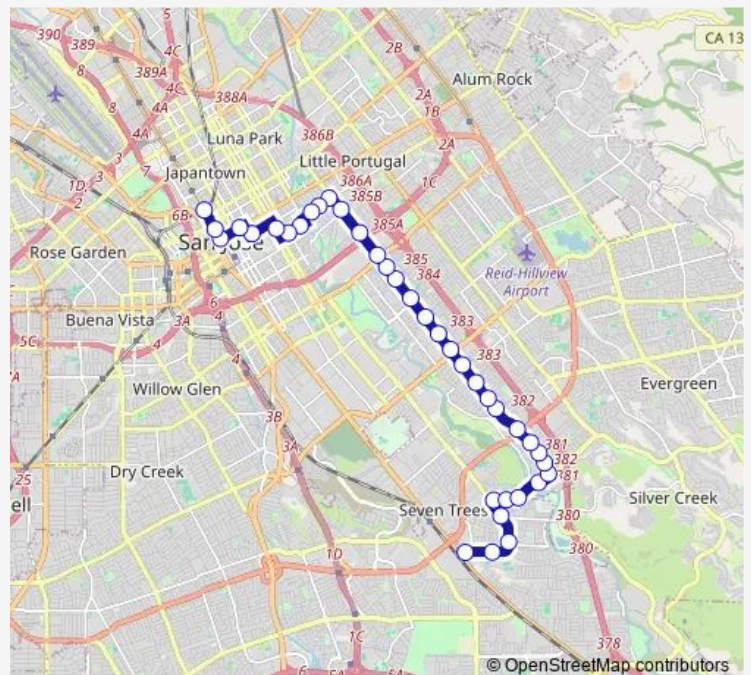

### Route schedule

Senter & Monterey — 1st & Bassett

Monday 05:20-22:31

Tuesday 05:20-22:31

Wednesday 05:20-22:31

Thursday 05:20-22:31

Friday 05:20-22:31

Saturday 06:04-22:16

### Route info

Direction: Senter & Monterey

Stops: 37

Trip Duration: 0 hour 36 min

72 — Dtnw SJ - Senter & Monterey via Mclaughlin

Mclaughlin & Carnelian

Mclaughlin & Panoche

Mclaughlin & Story

San Fernando & 7th

Santa Clara & 5th

1st & Santa Clara

1st & Saint John

1st & Bassett

**Direction**

2nd &amp; Bassett — Senter &amp; Monterey

46 stops

## Route info

Direction: 2nd &amp; Bassett

Stops: 46

Trip Duration: 0 hour 47 min

Mclaughlin & Sylvia

Mclaughlin & Shadowfax

Mclaughlin & Capitol

Mclaughlin & Theoden