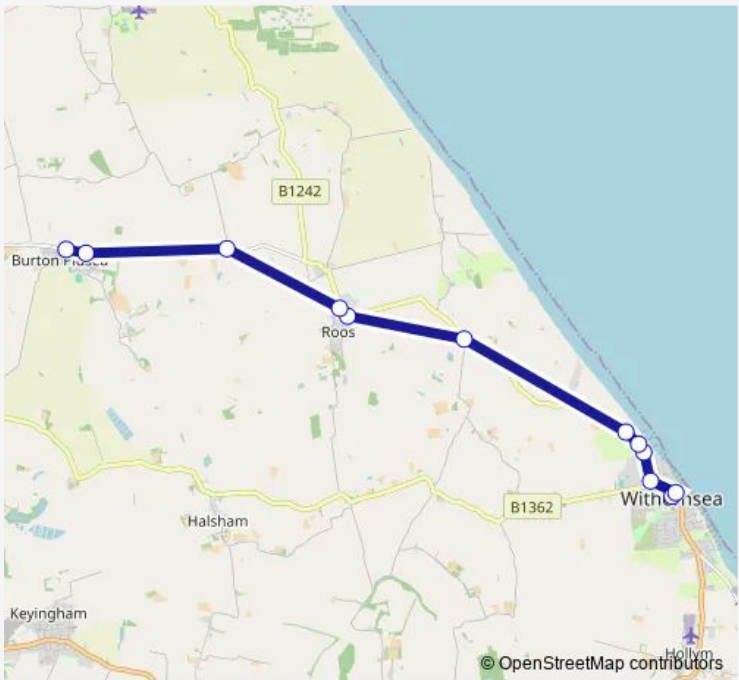

Bus 72 Burton Pidsea - Withernsea

[Go to website](#)

**Direction**  
 Withernsea Station Road — Burton Pidsea Main Road  
 12 stops  
[Open route schedule](#)

- Withernsea Station Road
- Withernsea Pier Road
- Withernsea Arthur Street
- Withernsea North Road
- Withernsea North Road
- Withernsea Waxholme Rd
- Roos Thirtle Bridge
- Roos Pilmar Lane
- Roos Main Street
- Owstwick Lane End
- Burton Pidsea Main Road
- Burton Pidsea Main Road

Route schedule  
 Withernsea Station Road — Burton Pidsea Main Road

Monday	13:20
Tuesday	—
Wednesday	—
Thursday	—
Friday	—
Saturday	—
Sunday	—

Route info  
 Direction: Withernsea Station Road  
 Stops: 12  
 Trip Duration: 0 hour 22 min

72 — Burton Pidsea - Withernsea **BusMaps**

**Direction**

Burton Pidsea Main Road — Withernsea Station Road

11 stops

[Open route schedule](#)

Burton Pidsea Main Road

Owstwick Lane End

Roos Main Street

Roos Pilmar Lane

Roos Thirtle Bridge

Withernsea North Road

Withernsea North Road

Withernsea North Road

Withernsea Arthur Street

Withernsea Pier Road

Withernsea Station Road