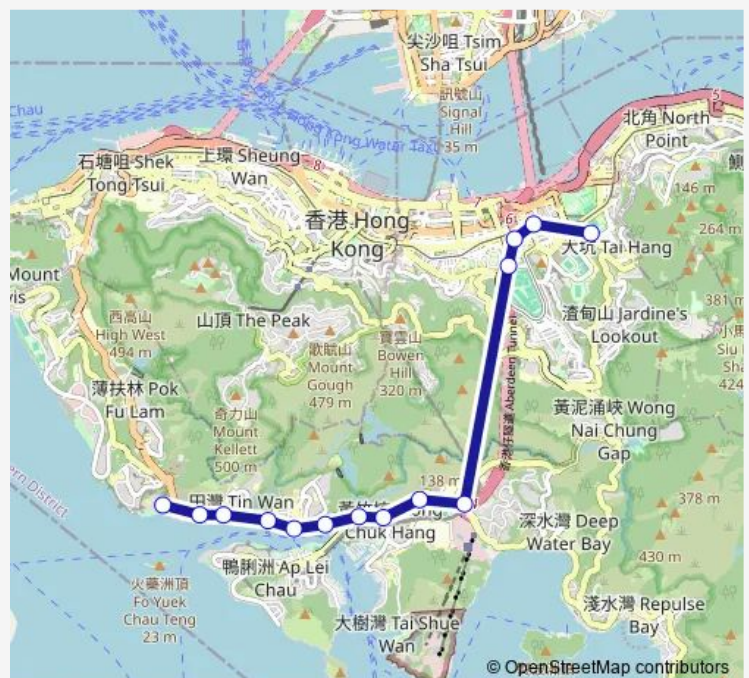

Friday 05:10-20:00

Saturday 05:10-22:00

Sunday 05:10-20:00

Route info

Direction: [Ctb] WAH Kwai Estate|[Kmb+Ctb] WAH Kwai Estate BUS Terminus/
Wah Kwai Estate

Stops: 13

Trip Duration: 0 hour 31 min

[Ctb] ST. Paul'S Hospital, Tung LO WAN Road[[Kmb+Ctb]

ST. Paul'S Hospital/
St. Paul'S Hospital, Tung LO

WAN Road[[Kmb] ST. Paul'S Hospital

[Ctb] Causeway BAY (Moreton Terrace)

Direction

[Ctb] Causeway BAY (Moreton Terrace) — [Ctb] WAH Kwai Estate[[Kmb+Ctb] WAH Kwai Estate BUS Terminus/
Wah Kwai Estate