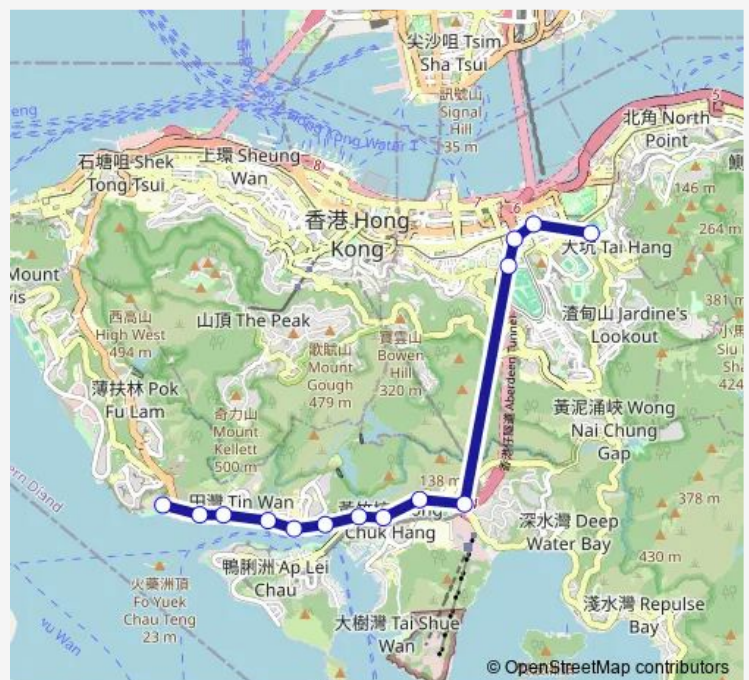

Route schedule

[Ctb] WAH Kwai Estate|[Kmb+Ctb] WAH Kwai Estate BUS Terminus/
Wah Kwai Estate — [Ctb] Causeway BAY (Moreton Terrace)

Monday	05:10-20:00
Tuesday	05:10-20:00
Wednesday	05:10-20:00
Thursday	05:10-20:00
Friday	05:10-20:00
Saturday	05:10-22:00
Sunday	05:10-20:00

Route info

Direction: [Ctb] WAH Kwai Estate|[Kmb+Ctb] WAH Kwai Estate BUS Terminus/
Wah Kwai Estate

Stops: 13

Trip Duration: 0 hour 30 min

[Ctb] ST. Paul'S Hospital, Tung LO WAN Road[[Kmb+Ctb]

ST. Paul'S Hospital/
St. Paul'S Hospital, Tung LO

WAN Road[[Kmb] ST. Paul'S Hospital

[Ctb] Causeway BAY (Moreton Terrace)

Direction

[Ctb] Causeway BAY (Moreton Terrace) — [Ctb] WAH Kwai Estate[[Kmb+Ctb] WAH Kwai Estate BUS Terminus/
Wah Kwai Estate

14 stops

Friday 06:00-23:10

Saturday 06:00-23:00

Sunday 06:00-22:30

Route info

Direction: [Ctb] Causeway BAY (Moreton Terrace)

Stops: 14

Trip Duration: 0 hour 30 min

ment/
Dairy Farm ICE & Cold Storage, TIN WAN
Praya Road