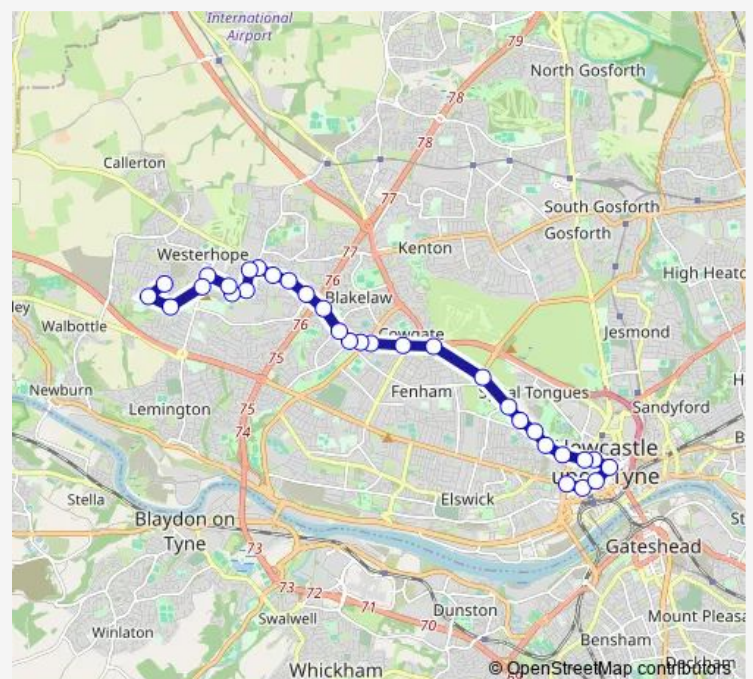

Monday 06:41-23:35

Tuesday 06:41-23:35

Wednesday 06:41-23:35

Thursday 06:41-23:35

Friday 06:41-23:35

Saturday 05:55-23:35

Sunday 07:12-23:35

Route info

Direction: Hillhead Parkway-Terminus

Stops: 29

Trip Duration: 0 hour 25 min

Bbc Tv Centre

Barrack Road-Barracks

Barrack Road-New Mills

Barrack Road-Leazes Park

Barrack Road-St James Park

Saturday 06:19-23:06

Sunday 07:00-23:06

Route info

Direction: Westgate Rd-Rutherford St

Stops: 31

Trip Duration: 0 hour 29 min

Hillhead Road-Hillhead Way

Hillhead Road-Downend Road

Friday 06:33-23:06

Saturday 06:19-23:06

Sunday 07:02-23:06

Route info

Direction: Westgate Rd-Rutherford St

Stops: 32

Trip Duration: 0 hour 30 min

Langdon Road