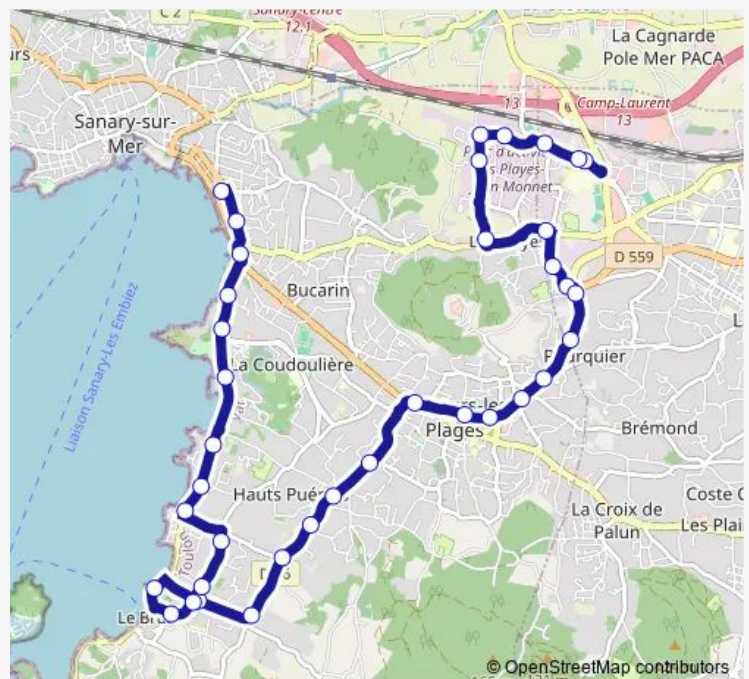

### Route schedule

Langevin — Bonnegrâce

Monday 06:50-19:35

Tuesday 06:50-19:35

Wednesday 06:50-19:35

Thursday 06:50-19:35

Friday 06:50-19:35

Saturday 06:50-19:35

### Route info

Direction: Langevin

Stops: 37

Trip Duration: 0 hour 37 min

72 — Langevin - Gare (Ollioules/Sanary)

Roches Blanches

Av des Palmiers

Le Cros