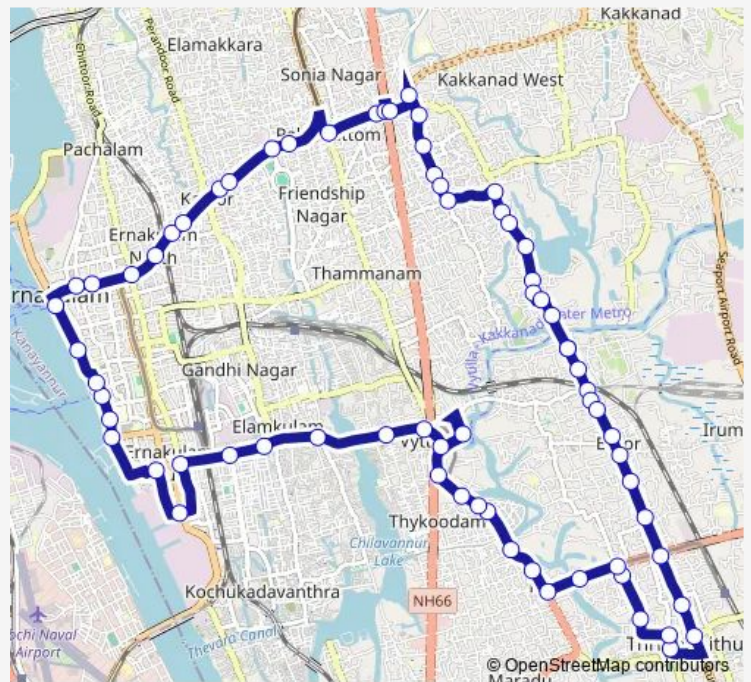

Direction

Labour Corner — Labour Corner

70 stops

[Open route schedule](#)

- Labour Corner
- Marankulangara
- Mathoor Junction
- Mathoor
- Illikkappady
- Sharipadi
- Puthiya Road Junction
- Pottayil
- Azad Junction
- S N Junction
- Thrippunithura Old Stand
- Kizhakke Kotta Junction
- Thrippunithura
- Statue Junction
- Sree Venkateswara High School
- Vadakkekotta
- Menakakotta
- Petta East
- Petta
- Petta Metro Station
- Champakara

Route schedule

Labour Corner — Labour Corner

Monday	06:00
Tuesday	06:00
Wednesday	06:00
Thursday	06:00
Friday	06:00
Saturday	06:00
Sunday	06:00

Route info

Direction: Labour Corner

Stops: 70

Trip Duration: 1 hour 20 min