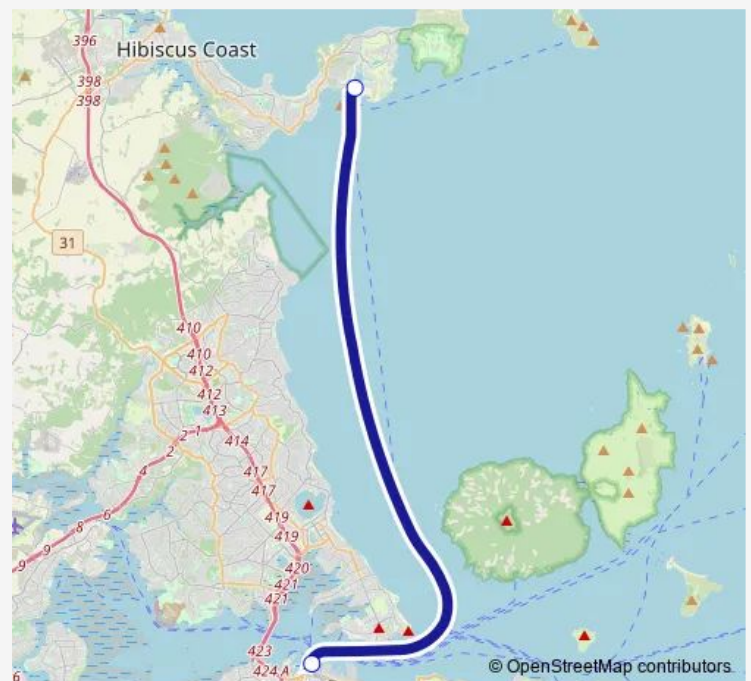

Direction

Downtown Ferry Terminal Pier 8 — Gulf Harbour Ferry Terminal

2 stops

[Open route schedule](#)

Downtown Ferry Terminal Pier 8

Gulf Harbour Ferry Terminal

Route schedule

Downtown Ferry Terminal Pier 8 — Gulf Harbour Ferry Terminal

Monday 06:00-20:45

Tuesday 06:00-20:45

Wednesday 06:00-20:45

Thursday 06:00-20:45

Friday 06:00-20:45

Saturday —

Sunday —

Route info

Direction: Downtown Ferry Terminal Pier 8

Stops: 2

Trip Duration: 0 hour 50 min

Direction

Gulf Harbour Ferry Terminal — Downtown Ferry Terminal Pier 8

2 stops

[Open route schedule](#)

Gulf Harbour Ferry Terminal

Downtown Ferry Terminal Pier 8

Route schedule

Gulf Harbour Ferry Terminal — Downtown Ferry Terminal Pier 8

| | |
|-----------|-------------|
| Monday | 06:30-21:45 |
| Tuesday | 06:30-21:45 |
| Wednesday | 06:30-21:45 |
| Thursday | 06:30-21:45 |
| Friday | 06:30-21:45 |
| Saturday | — |
| Sunday | — |