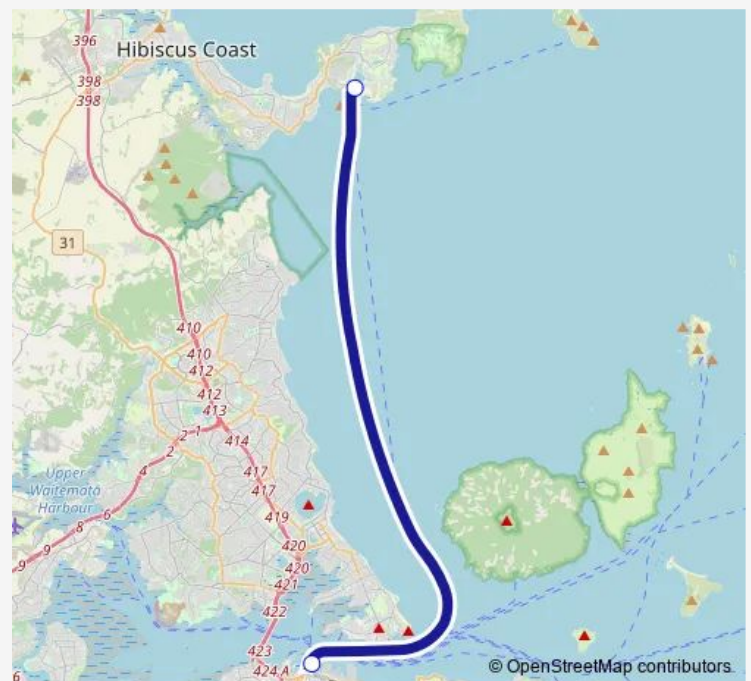

### Direction

Downtown Ferry Terminal Pier 8 — Gulf Harbour Ferry Terminal

2 stops

[Open route schedule](#)

Downtown Ferry Terminal Pier 8

Gulf Harbour Ferry Terminal

### Route schedule

Downtown Ferry Terminal Pier 8 — Gulf Harbour Ferry Terminal

Monday 06:00-20:45

Tuesday 06:00-20:45

Wednesday 06:00-20:45

Thursday 06:00-20:45

Friday 06:00-20:45

Saturday —

### Route info

Direction: Downtown Ferry Terminal Pier 8

Stops: 2

Trip Duration: 0 hour 50 min

### Direction

Gulf Harbour Ferry Terminal — Downtown Ferry Terminal Pier 8

2 stops

[Open route schedule](#)

Gulf Harbour Ferry Terminal

Downtown Ferry Terminal Pier 8