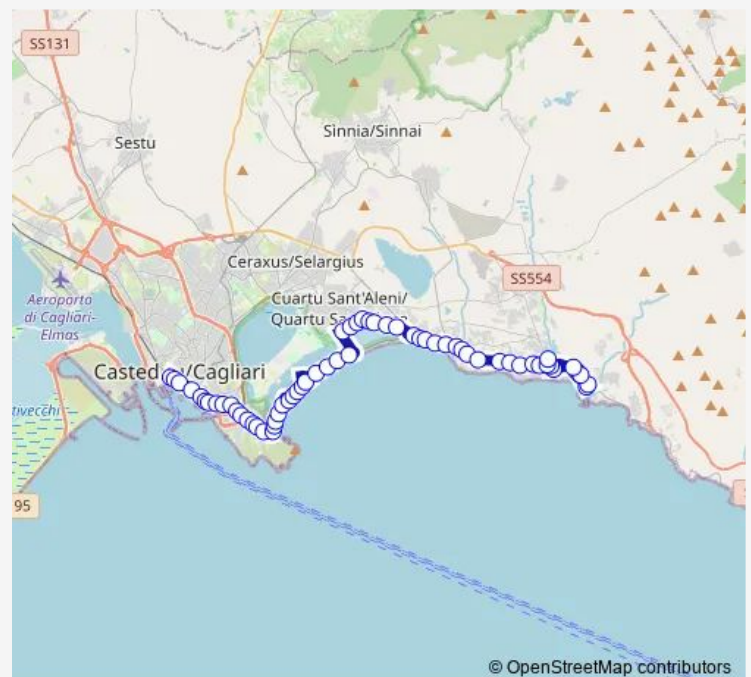

Direction

Flumini — Matteotti (capolinea PF - Pq)

51 stops

[Open route schedule](#)

Flumini

Autonomia Regionale (fronte via Mulinu Coccu)

L. da Vinci (fronte Scuole)

L. da Vinci (ang. via Rio Solanas)

Thursday 05:55-23:41

Friday 05:55-23:41

Saturday 05:55-23:41

Sunday 06:00-23:46

Route info

Direction: Flumini

Stops: 51

Trip Duration: 0 hour 50 min