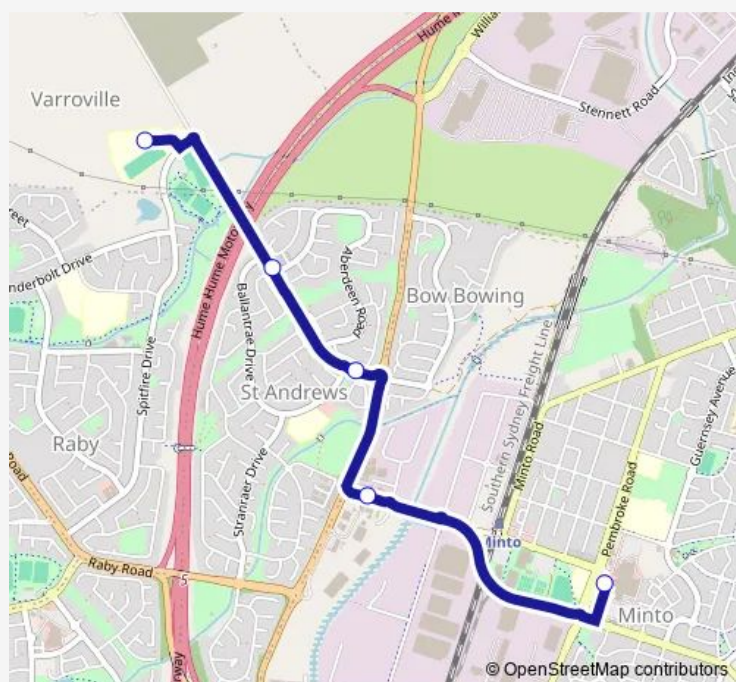

School Bus 4015 Mt Carmel HS to Ingleburn

[Go to website](#)

Direction

Mount Carmel High School, School Grounds — Brookfield Rd Before Pembroke Rd

5 stops

[Open route schedule](#)

Mount Carmel High School, School Grounds

St Andrews Rd At Midlothian Rd

St Andrews Rd Before Campbelltown Rd

Ben Lomond Rd After Campbelltown Rd

Brookfield Rd Before Pembroke Rd

Route schedule

Mount Carmel High School, School Grounds — Brookfield Rd Before Pembroke Rd

Monday	15:34
Tuesday	15:34
Wednesday	15:34
Thursday	15:34
Friday	—
Saturday	—
Sunday	—

Route info

Direction: Mount Carmel High School, School Grounds

Stops: 5

Trip Duration: 0 hour 8 min

4015 — Mt Carmel HS to Ingleburn