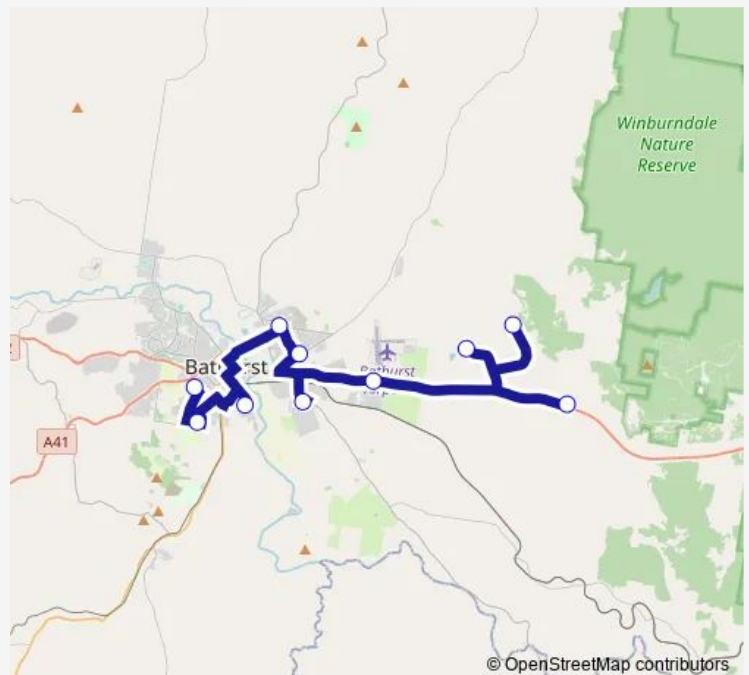

School Bus S771 Bathurst Schools to Napoleon Reef

[Go to website](#)

**Direction**

Walang Dr At Napoleon Reef Rd — Browning St Opp George Park

10 stops

[Open route schedule](#)

Walang Dr At Napoleon Reef Rd

St Philomena's Primary School, Lloyds Rd

Browning St Opp George Park

Route schedule

Walang Dr At Napoleon Reef Rd — Browning St Opp George Park

Monday	07:40
Tuesday	07:40
Wednesday	07:40
Thursday	07:40
Friday	07:40
Saturday	—
Sunday	—

Route info

Direction: Walang Dr At Napoleon Reef Rd

Stops: 10

Trip Duration: 1 hour 18 min

© OpenStreetMap contributors

**Direction**

Browning St Opp George Park — Walang Dr At Napoleon Reef Rd

10 stops

## Route schedule

Browning St Opp George Park — Walang Dr At Napoleon Reef Rd

Monday 14:50

Tuesday 14:50

Wednesday 14:50

Thursday 14:50

Friday 14:50

Saturday —