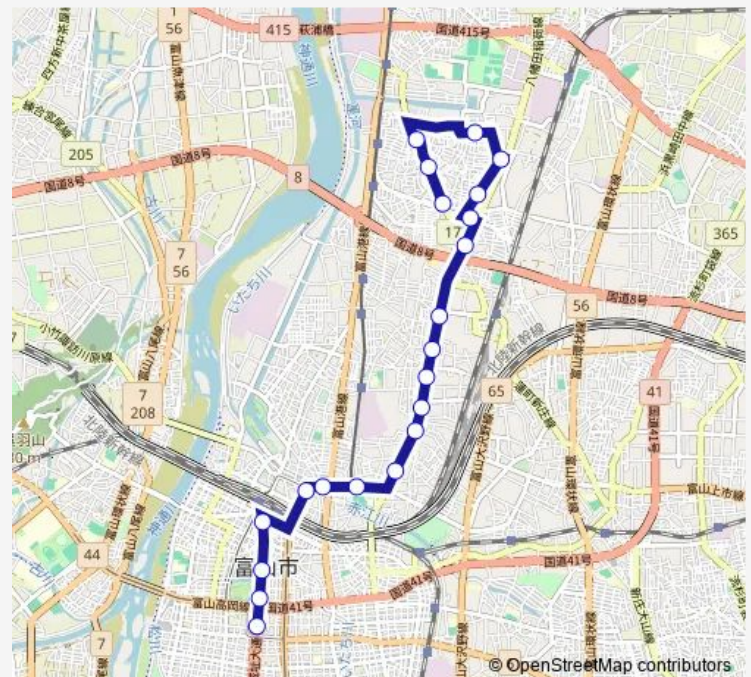

Thursday 06:35-06:55

Friday 06:35-06:55

Saturday —

Sunday —

Route info

Direction: 豊田本町一丁目

Stops: 21

Trip Duration: 0 hour 35 min

■ 下赤江 (米田、リハビリ) 線

BusMaps

下赤江 (米田、リハビリ) 線 Bus time schedules and route maps are available in an offline PDF at busmaps.com. Use the busmaps.com website to see live bus times, train schedule or subway schedule, and step-by-step directions for all public transit in Toyama