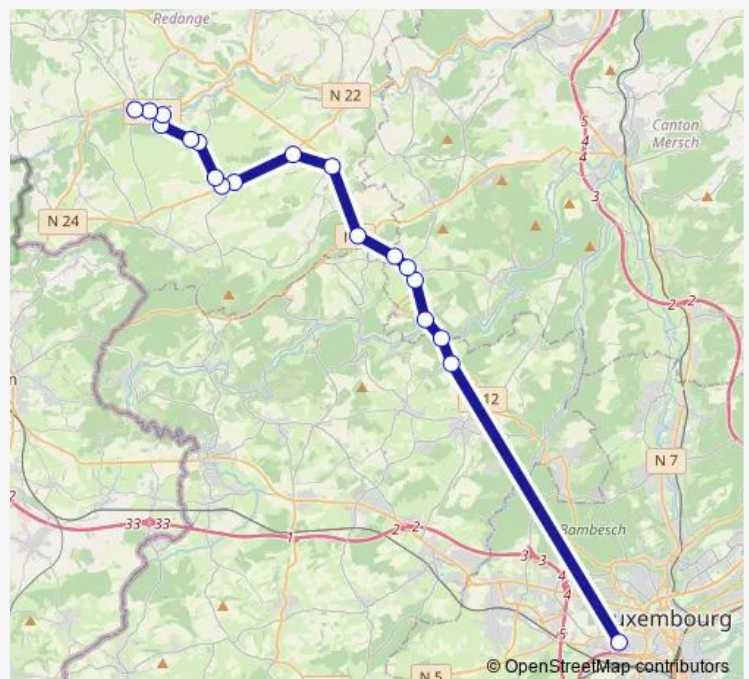

Redange-SUR-Attert, Gare

Route schedule

LUX Merl, Geesseknäppchen Nord 2 — Redange-SUR-Attert, Gare

Monday	15:50
Tuesday	12:50
Wednesday	15:50
Thursday	12:50
Friday	15:50
Saturday	—
Sunday	—

Route info

Direction: LUX Merl, Geesseknäppchen Nord 2

Stops: 19

Trip Duration: 0 hour 52 min

■ D29

Direction

Redange-SUR-Attert, Gare — LUX Merl, Geesseknäppchen Nord 2

19 stops

[Open route schedule](#)

Redange-SUR-Attert, Gare

Friday 06:40

Saturday —

Sunday —

Route info

Direction: Redange-SUR-Attert, Gare

Stops: 19

Trip Duration: 0 hour 57 min

Direction

Thursday 14:25

Friday 14:25

Saturday —

Sunday —

Route info

Direction: LUX Merl, Geesseknäppchen Nord 2

Stops: 26

Trip Duration: 0 hour 58 min