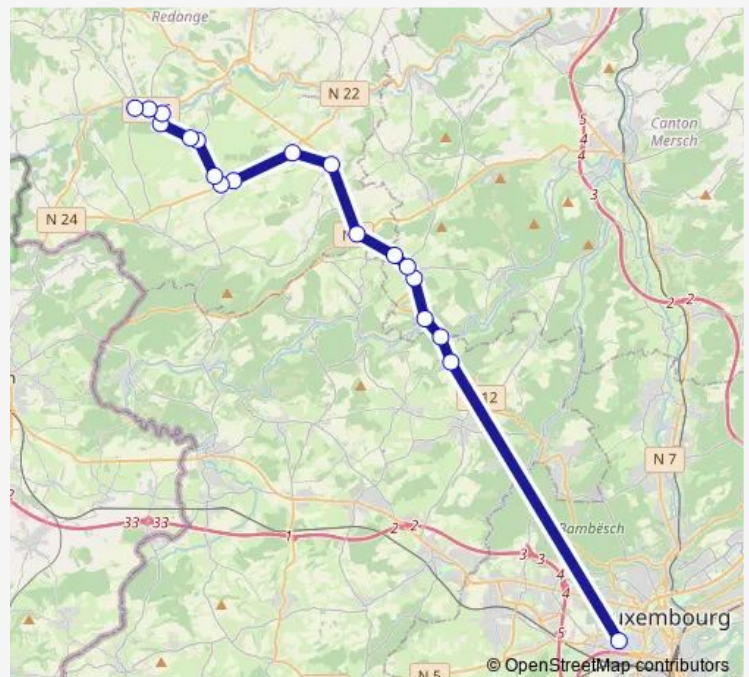

### Route schedule

Merl, Geesseknäppchen (N) — Redange, Gare

Monday 15:50

Tuesday 12:50

Wednesday 15:50

Thursday 12:50

Friday 15:50

Saturday —

### Route info

Direction: Merl, Geesseknäppchen (N)

Stops: 19

Trip Duration: 0 hour 52 min

■ D29

BusMaps