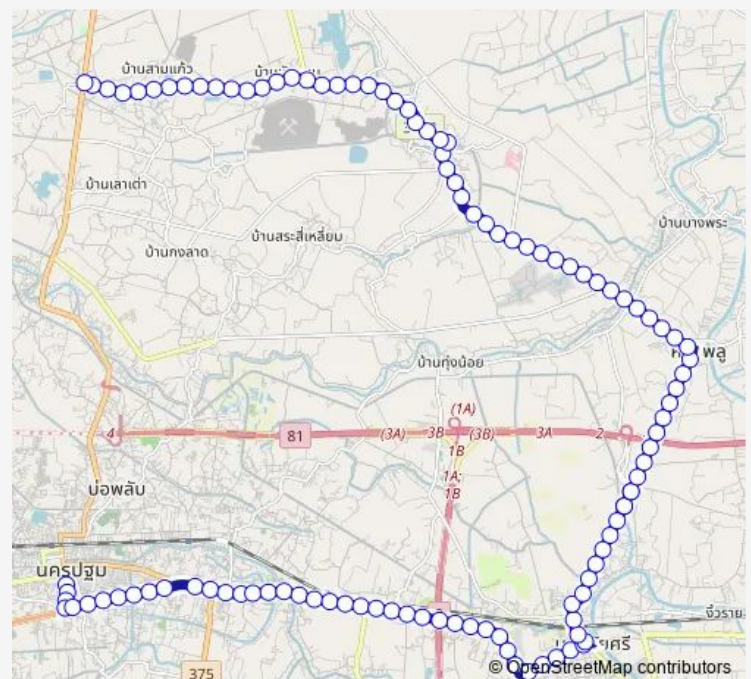

จุดขึ้นลง;visual stop

### Route schedule

จุดขึ้นลง;visual stop — จุดขึ้นลง;visual stop

Monday 00:00

Tuesday 00:00

Wednesday 00:00

Thursday 00:00

Friday 00:00

Saturday 00:00

### Route info

Direction: จุดขึ้นลง;visual stop

Stops: 110

Trip Duration: 2 hour 16 min

จุดขึ้นลง;visual stop

จุดขึ้นลง;visual stop

จุดขึ้นลง;visual stop

จุดขึ้นลง;visual stop