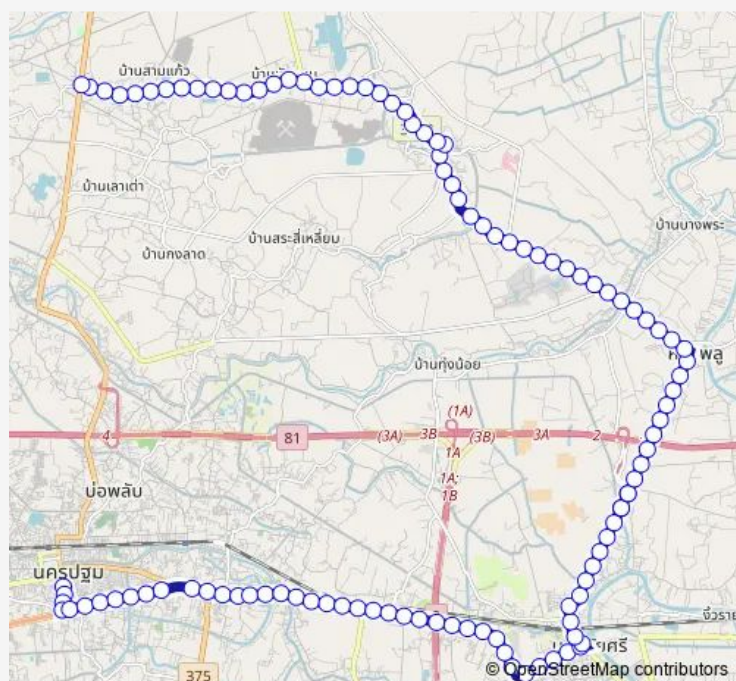

จุดขึ้นลง;visual stop

### Route schedule

จุดขึ้นลง;visual stop — จุดขึ้นลง;visual stop

Monday 00:00

Tuesday 00:00

Wednesday 00:00

Thursday 00:00

Friday 00:00

Saturday 00:00

### Route info

Direction: จุดขึ้นลง;visual stop

Stops: 110

Trip Duration: 2 hour 16 min

จุดขึ้นลง;visual stop

จุดขึ้นลง;visual stop

จุดขึ้นลง;visual stop

จุดขึ้นลง;visual stop