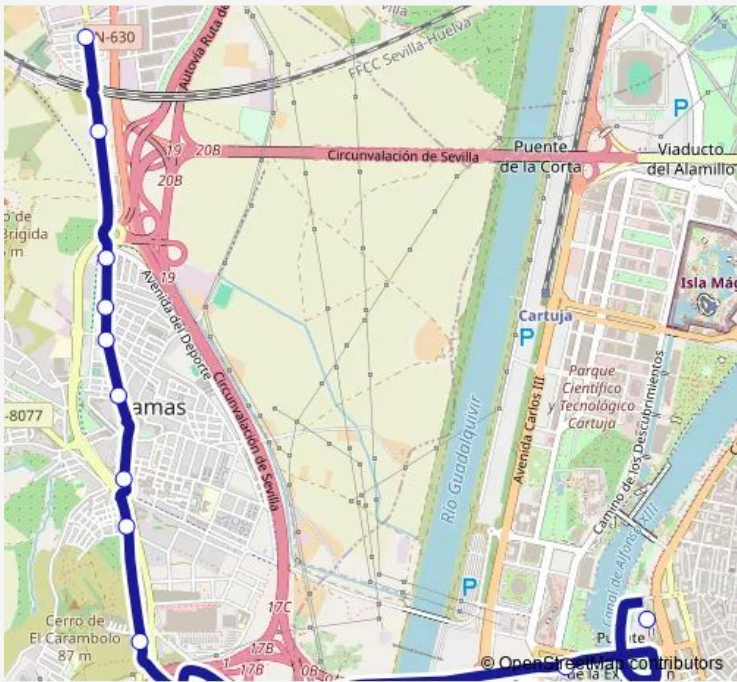

Bus 1701 M-170a Camas (Bda La Cruz) - Sevilla

[Go to website](#)

Direction
 Plaza De Armas — Venta De Curro -Frente- (V)
 12 stops
[Open route schedule](#)

- Plaza De Armas
- Chapina C Gonzalo Jimenez De Quesada (V)
- Rotonda Pañoleta
- Carrefour Camas
- Mercadona
- Correos Traseras
- Apeadero Camas
- Balcon De Sevilla
- les Camas
- N-630 Antes De Rotonda
- Rues (Gasolinera)
- Venta De Curro -Frente- (V)

Route schedule
 Plaza De Armas — Venta De Curro -Frente- (V)

| | |
|-----------|-------------|
| Monday | 01:00-01:30 |
| Tuesday | — |
| Wednesday | — |
| Thursday | — |
| Friday | — |
| Saturday | 16:00-23:00 |
| Sunday | 00:00-23:30 |

Route info
 Direction: Plaza De Armas
 Stops: 12
 Trip Duration: 0 hour 19 min

1701 — M-170a Camas (Bda La Cruz) - Sevilla **BusMaps**

Direction

Venta De Curro (I) — Plaza De Armas

12 stops

[Open route schedule](#)

Route info

Direction: Venta De Curro (I)

Stops: 12

Trip Duration: 0 hour 20 min

1701 Bus time schedules and route maps are available in an offline PDF at busmaps.com. Use the busmaps.com website to see live bus times, train schedule or subway schedule, and step-by-step directions for all public transit in Camas