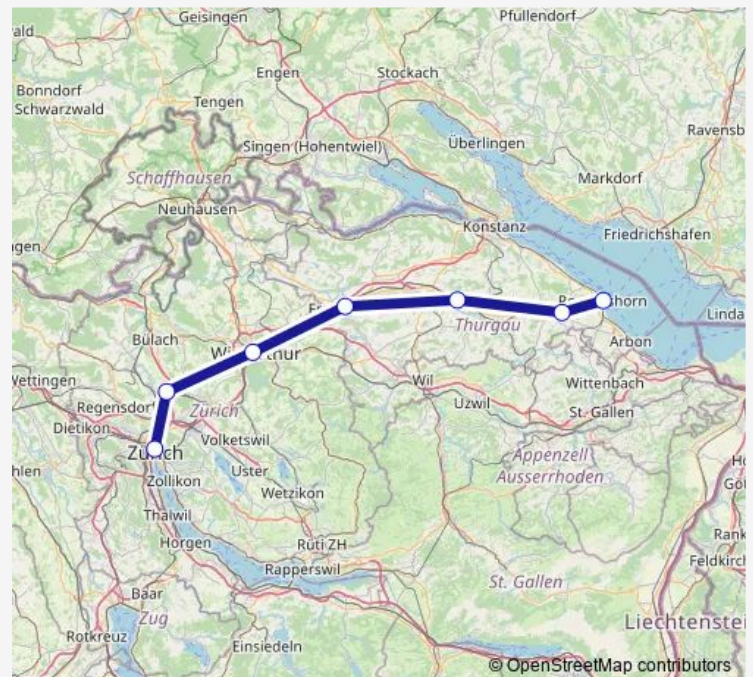

### Route schedule

Romanshorn — Zürich Hb

Monday 22:47

Tuesday 22:47

Wednesday 22:47

Thursday 22:47

Friday 22:47

Saturday —

### Route info

Direction: Romanshorn

Stops: 7

Trip Duration: 1 hour 8 min