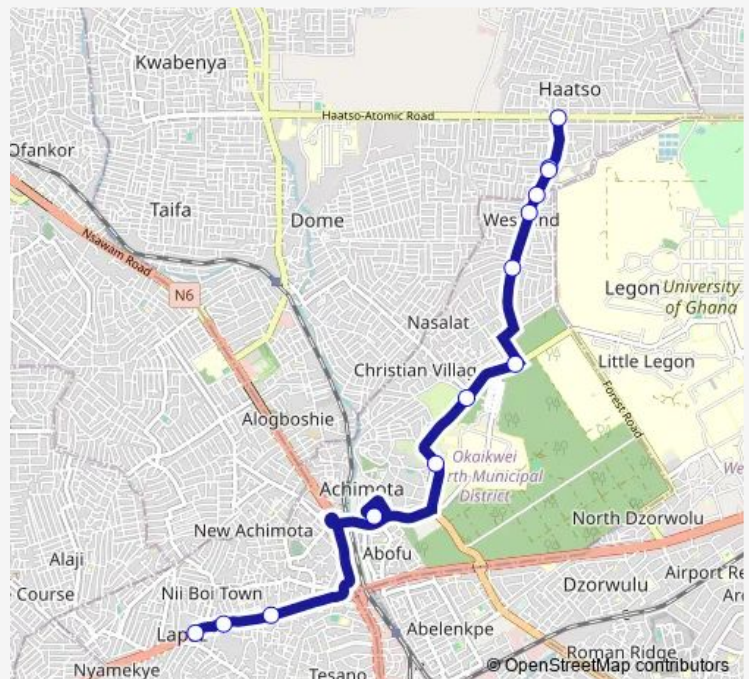

Pharmacy 380

Flower Pot 380

Roadside 380

Westland Junction

Gimpa junction

Christian Village Junc

Achimota Hospital

Achimota New Station

Addae house

Roadside 2 380

Terminal Abeka lapaz

Route schedule

Terminal Haatso — Terminal Abeka lapaz

Monday 12:35

Tuesday 12:35

Wednesday 12:35

Thursday 12:35

Friday 12:35

Saturday 12:35

Sunday 12:35

Route info

Direction: Terminal Haatso

Stops: 13

Trip Duration: 1 hour 7 min

■ 380B — Haatso to Abeka lapaz

380B Bus time schedules and route maps are available in an offline PDF at busmaps.com. Use the busmaps.com website to see live bus times, train schedule or subway schedule, and step-by-step directions for all public transit in Accra